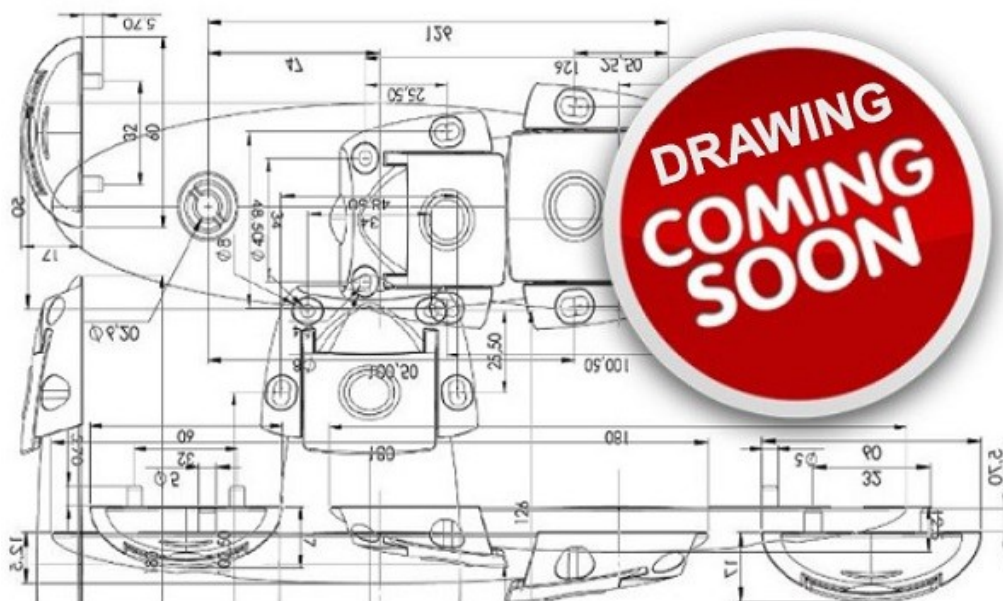

PRODUCT SHEET

Description:

Extra Brass Screw For Pawl 04.03.010-0

Item number:

04.03.011-0

Units	Box	Carton	HS Code	Barcode
Pcs.	0	700	7415330000	
				5704866002110

SISO A/S

Mileparken 11
DK-2740 Skovlunde
Denmark
VAT: DK 24786013