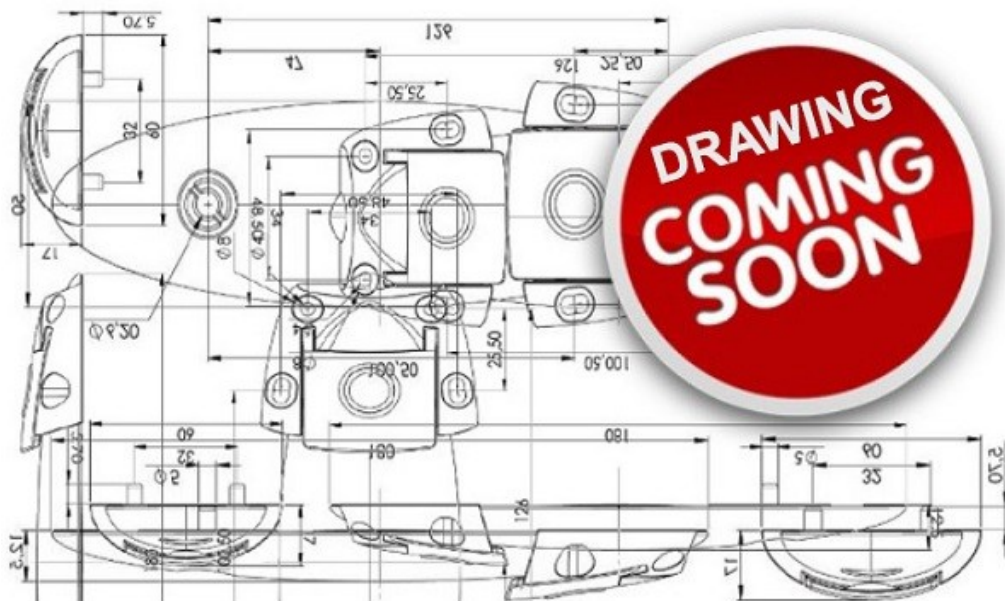

PRODUCT SHEET

Description:

Brass Eye Screws, $\varnothing$ 5.2mm, ID 10mm, OD 50mm-M6 In Pairs Consisting Of: One Screw W/Wood Thread + One Screw W/, M6-Thread

Item number:

04.03.145-0

Units	Box	Carton	HS Code	Barcode
Pair	0	250	7415330000	 5704866002356

SISO A/S

Mileparken 11
DK-2740 Skovlunde
Denmark
VAT: DK 24786013

Phone +45 45 830 900

www.siso.dk
siso@siso.dk

Danske Bank
Nytorv Branch
Copenhagen
SWIFT: DABADKKK

Account no.
4180 3112 112936
IBAN Account
DK7230003112112936