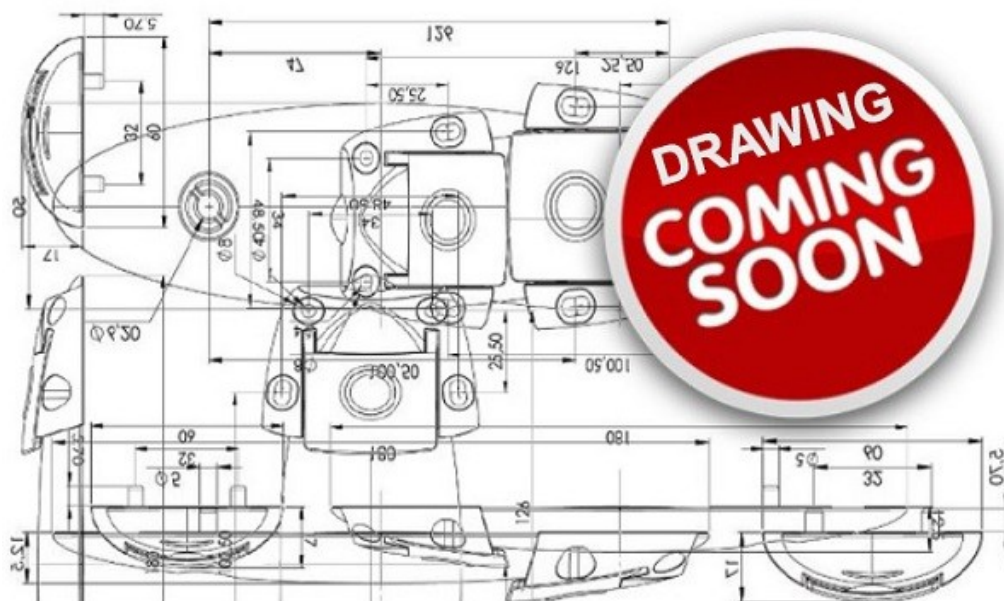

PRODUCT SHEET

Description:

Umbrella Fitting Screw, Dome W/Slot, M5x6mm, Bore: \varnothing 6mm, Brass For Wood Thickness 36-38 mm

Item number:

04.03.550-0

Units	Box	Carton	HS Code	Barcode
Pcs.	1	10000	7415330000	 5704866002561