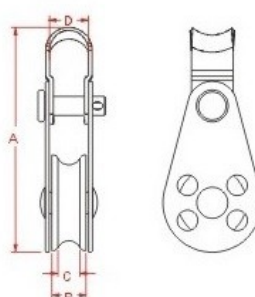

SISO A/S

Mileparken 11
DK-2740 Skovlunde
Denmark
VAT: DK 24786013

Phone +45 45 830 900

www.siso.dk
siso@siso.dk

Danske Bank
Nytorv Branch
Copenhagen
SWIFT: DABADKKK

Account no.
4180 3112 112936
IBAN Account
DK7230003112112936