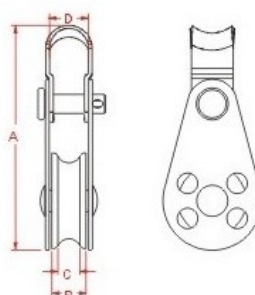

SISO A/S

Mileparken 11
DK-2740 Skovlunde
Denmark
VAT: DK 24786013

Phone +45 45 830 900

www.siso.dk
siso@siso.dk

Danske Bank
Nytorv Branch
Copenhagen
SWIFT: DABADKKK

Account no.
4180 3112 112936
IBAN Account
DK7230003112112936