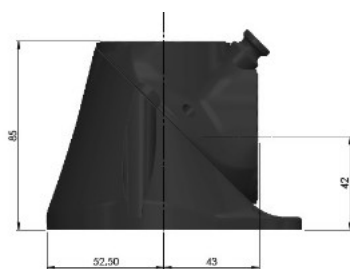

PRODUCT SHEET

Description:

Multifunctional Leg Bracket "Curly", Black PC/ABS, $\varnothing 115 \times 85 \text{ mm}$, Max Leg Size: $\varnothing 60 \text{ mm}$, F/M10 Bolt

Item number:

06.11.050-0

Units	Box	Carton	HS Code	Barcode
Pcs.	1	60	3903300000	 5704866484602