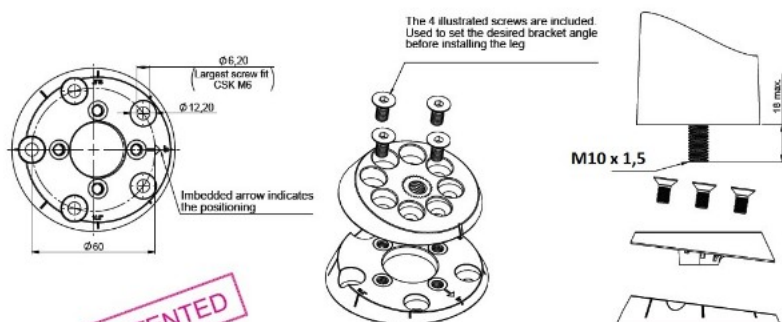

PRODUCT SHEET

Description:

"Twist 'n Turn" Leg Connector, M10, Black PA, W/Angle Adjustment in 5 Positions - 0, 5,5, 10,5, 13,5 or 15 Degree, Max Leg, Size $\varnothing 60$ mm, For M10 Hangerbolt

Item number:

06.11.130-0

Units	Box	Carton	HS Code	Barcode
Set	4	180	3926909790	 5704866479707

PATENTED