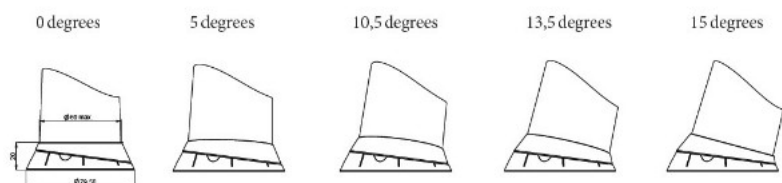

PRODUCT SHEET

Description:

"Twist 'n Turn" Leg Connector, M10, Black PA, W/Angle Adjustment in 5 Positions - 0, 5,5, 10,5, 13,5 or 15 Degree, Max Leg, Size $\varnothing 60$ mm, For M10 Hangerbolt

Item number:

06.11.130-0

Units	Box	Carton	HS Code	Barcode
Set	4	180	3926909790	 5704866479707

PATENTED