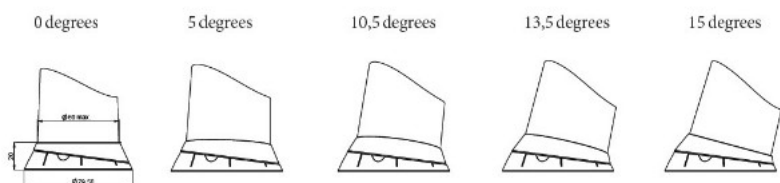

PRODUCT SHEET

Description:

"Twist 'n Turn" Leg Connector, M8, Black PA, W/Angle Adjustment in 5 Positions - 0, 5,5, 10,5, 13,5 or 15 Degree, Max Leg, Size $\varnothing 60$ mm, For M8 Hangerbolt

Item number:

06.11.135-0

Units	Box	Carton	HS Code	Barcode
Set	4	180	3926909790	 5704866506823

PATENTED