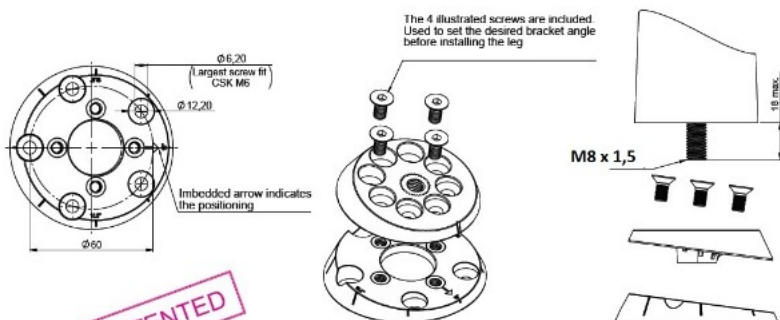

PRODUCT SHEET

Description:

"Twist 'n Turn" Leg Connector, M8, Black PA, W/Angle Adjustment in 5 Positions - 0, 5,5, 10,5, 13,5 or 15 Degree, Max Leg, Size $\varnothing 60$ mm, For M8 Hangerbolt

Item number:

06.11.135-0

Units	Box	Carton	HS Code	Barcode
Set	4	180	3926909790	 5704866506823

PATENTED