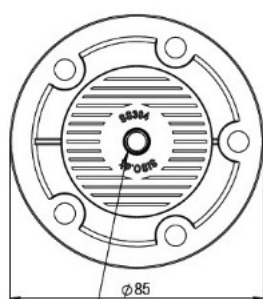

PRODUCT SHEET

Description:

Leg Connector "Mini-Twister", SS304, Black

Item number:

06.11.200-0

Units	Box	Carton	HS Code	Barcode
Set	4	40	8302420090	
				5704866469746

M8 thread

Preset positioning spots to insure correct adjustment and strength