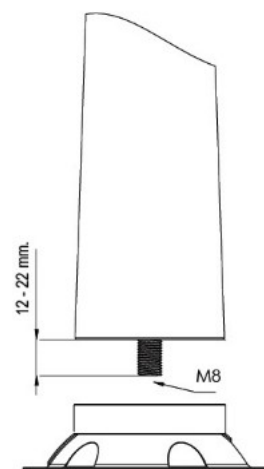

SISO A/S

Mileparken 11
DK-2740 Skovlunde
Denmark
VAT: DK 24786013

Phone +45 45 830 900

www.siso.dk
siso@siso.dk

Danske Bank
Nytorv Branch
Copenhagen
SWIFT: DABADKKK

Account no.
4180 3112 112936
IBAN Account
DK7230003112112936