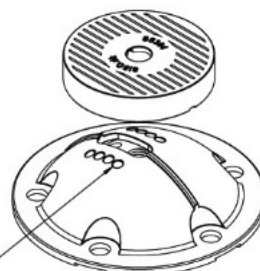

SISO A/S

Mileparken 11
DK-2740 Skovlunde
Denmark
VAT: DK 24786013

Phone +45 45 830 900

www.siso.dk
siso@siso.dk

Danske Bank
Nytorv Branch
Copenhagen
SWIFT: DABADKKK

Account no.
4180 3112 112936
IBAN Account
DK7230003112112936