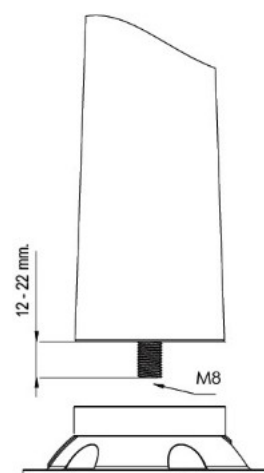

## Description:

Leg Connector "Mini-Twister", SS304, Raw

## Item number:

06.11.201-0

Units	Box	Carton	HS Code	Barcode
Set	4	40	8302420090	 5704866478779

Preset positioning spots to insure correct adjustment and strength

- 0°
- 6,50°
- 13,50°
- 20°