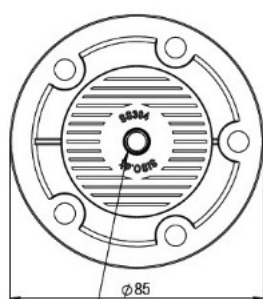

## Description:

Leg Connector "Mini-Twister", SS304, Raw

## Item number:

06.11.201-0

Units	Box	Carton	HS Code	Barcode
Set	4	40	8302420090	 5704866478779

Preset positioning spots to insure correct adjustment and strength

- 0°
- 6,50°
- 13,50°
- 20°