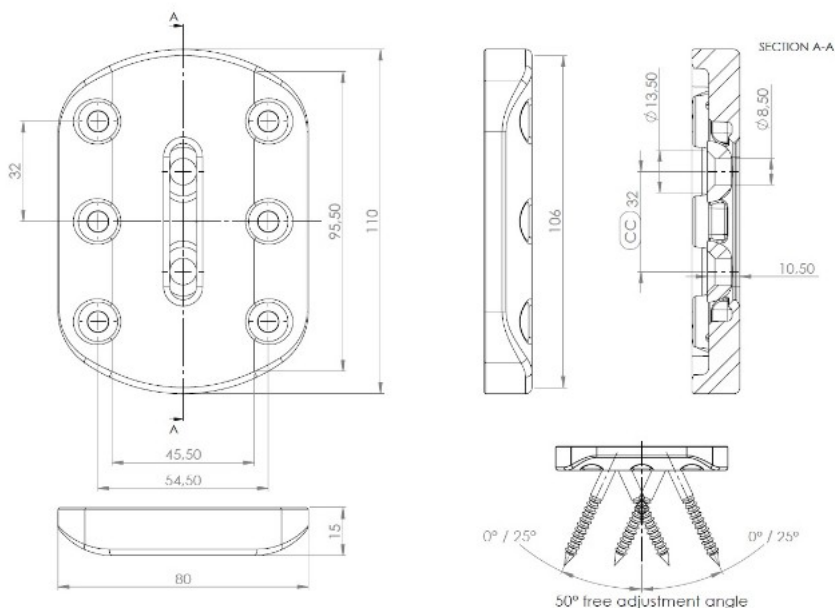

PRODUCT SHEET

Description:

Leg Connector "Conan", SS304, Black, F/Slanted Legs, (Screws For Leg Fixing to be bought separately.
2 x 06.11.215-0)

Item number:

06.11.210-0

Units	Box	Carton	HS Code	Barcode
Pcs.	4	40	8302420090	
				5704866503570