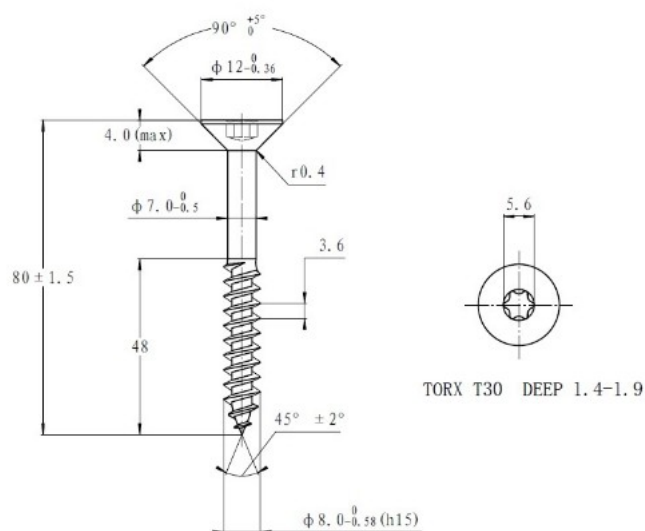

PRODUCT SHEET

Description:

Wood Screw F/Conan Connector,SS-304, $\phi 7 \times 80 \text{mm}$, Torx 30

Item number:

06.11.215-0

Units	Box	Carton	HS Code	Barcode
Pcs.	1	1000	7318141090	
				5704866503594

SISO A/S