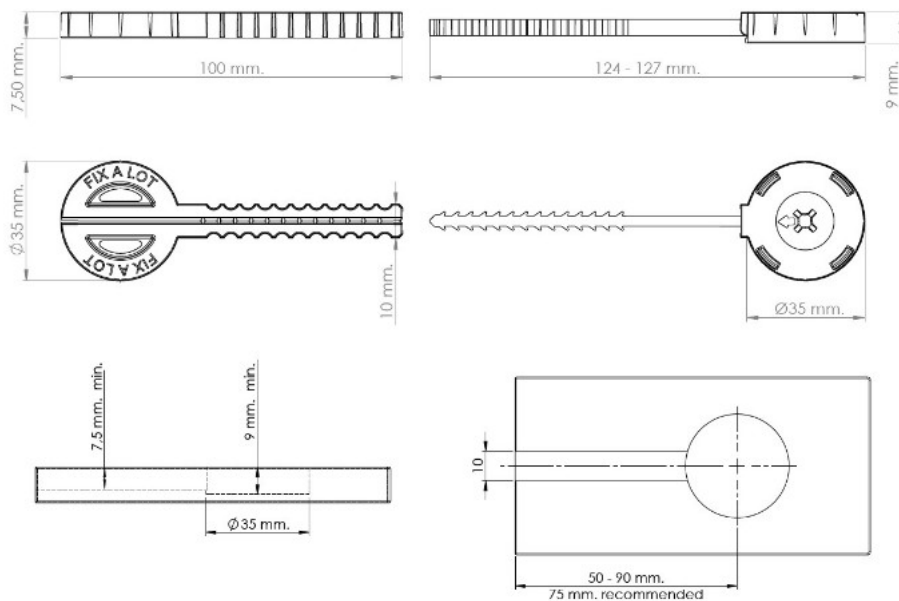

PRODUCT SHEET

Description:

Worktop Connector "Fix-A-Lot", $\varnothing 35 \times 127 \times 9$ mm, POM-Grey, 1 Set = 1 Male + 1 Female Part

Item number:

11.04.470-0

Units	Box	Carton	HS Code	Barcode
Set	100/10	1000	3926909790	 5704866494335