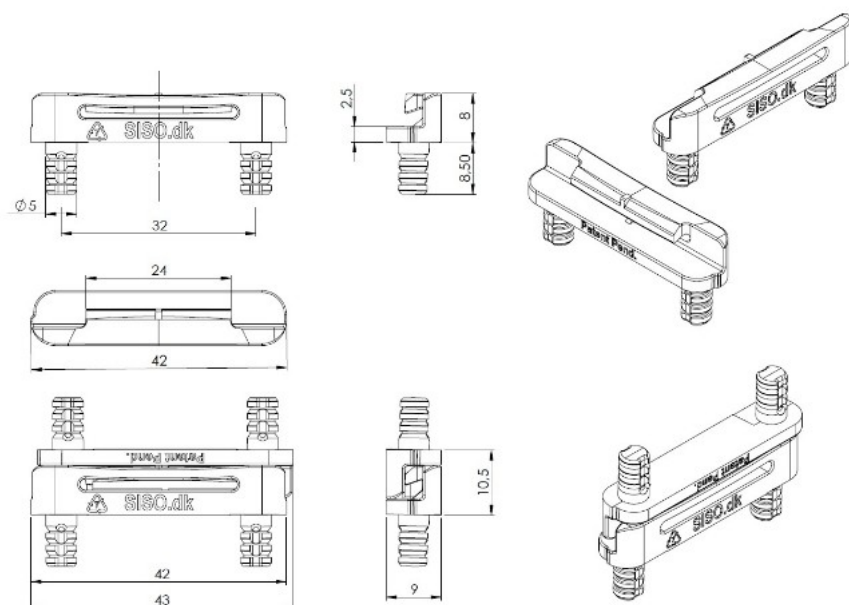

PRODUCT SHEET

Description:

Slide-on Connector "Maki", W/ø5x9mm Dowels, cc: 32mm, Grey PC, Universal

Item number:

11.04.565-0

Units	Box	Carton	HS Code	Barcode
Pcs.	100	5000	3926909790	
				5704866510516

SISO A/S