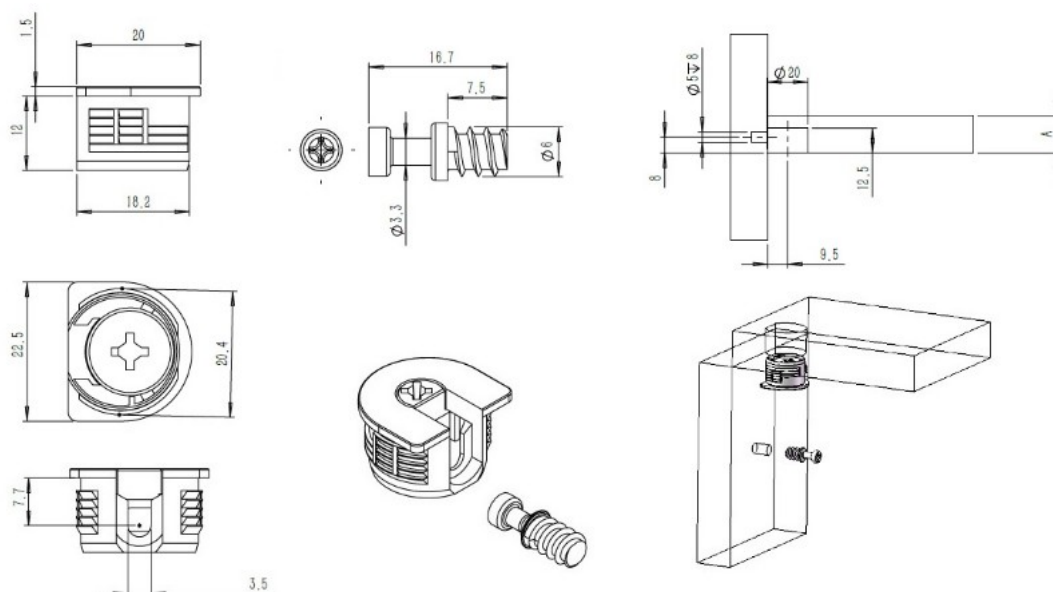

PRODUCT SHEET

Description:

Shelf Connector "Eccentric", Zamak NPL, F/16mm Panels, $\varnothing 20 \times 12$ mm, Incl. Steel Screw $\varnothing 6 \times 16$ mm

Item number:

11.04.580-0

Units	Box	Carton	HS Code	Barcode
Pcs.		3000	8302420090	 5704866515191