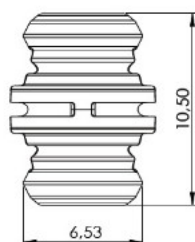

PRODUCT SHEET

Description:

Snap Fitting "Diva" Male Part - 2,0 mm, Blue PC, $\varnothing 10 \times 10,5$ mm

Item number:

11.06.021-0

Units	Box	Carton	HS Code	Barcode
Pcs.	500	24000	3926909790	 5704866014366