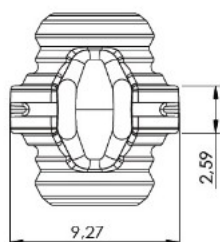

PRODUCT SHEET

Description:

Snap Fitting "Diva" Male Part - 2,0 mm, Blue PC, $\varnothing 10 \times 10,5$ mm

Item number:

11.06.021-0

Units	Box	Carton	HS Code	Barcode
Pcs.	500	24000	3926909790	 5704866014366