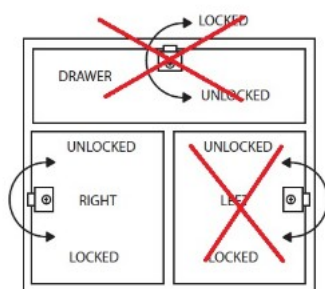

PRODUCT SHEET

Description:

Rim Lock 850N, $\varnothing 19 \times 22$ mm, Right, NPL, CK SISO, With Screws

Item number:

14.01.058-0

Units	Box	Carton	HS Code	Barcode
Pcs.	12	240	8301300000	
				5704866032407

RIGHT

SISO A/S

Mileparken 11
DK-2740 Skovlunde
Denmark
VAT: DK 24786013

Phone +45 45 830 900

www.siso.dk
siso@siso.dk

Danske Bank
Nytorv Branch
Copenhagen
SWIFT: DABADKKK

Account no.
4180 3112 112936
IBAN Account
DK7230003112112936