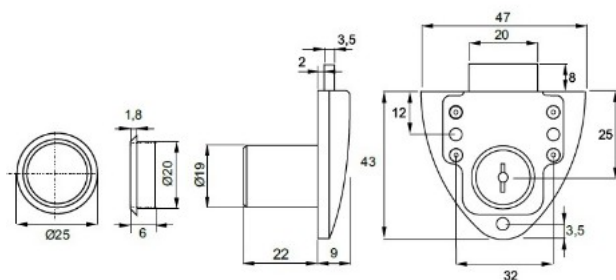

PRODUCT SHEET

Description:

Rim Lock 850N, $\varnothing 19 \times 22$ mm, Right, NPL, CK SISO, With Screws

Item number:

14.01.058-0

Units	Box	Carton	HS Code	Barcode
Pcs.	12	240	8301300000	
				5704866032407

RIGHT

SISO A/S

Mileparken 11
DK-2740 Skovlunde
Denmark
VAT: DK 24786013

Phone +45 45 830 900

www.siso.dk
siso@siso.dk

Danske Bank
Nytorv Branch
Copenhagen
SWIFT: DABADKKK

Account no.
4180 3112 112936
IBAN Account
DK7230003112112936