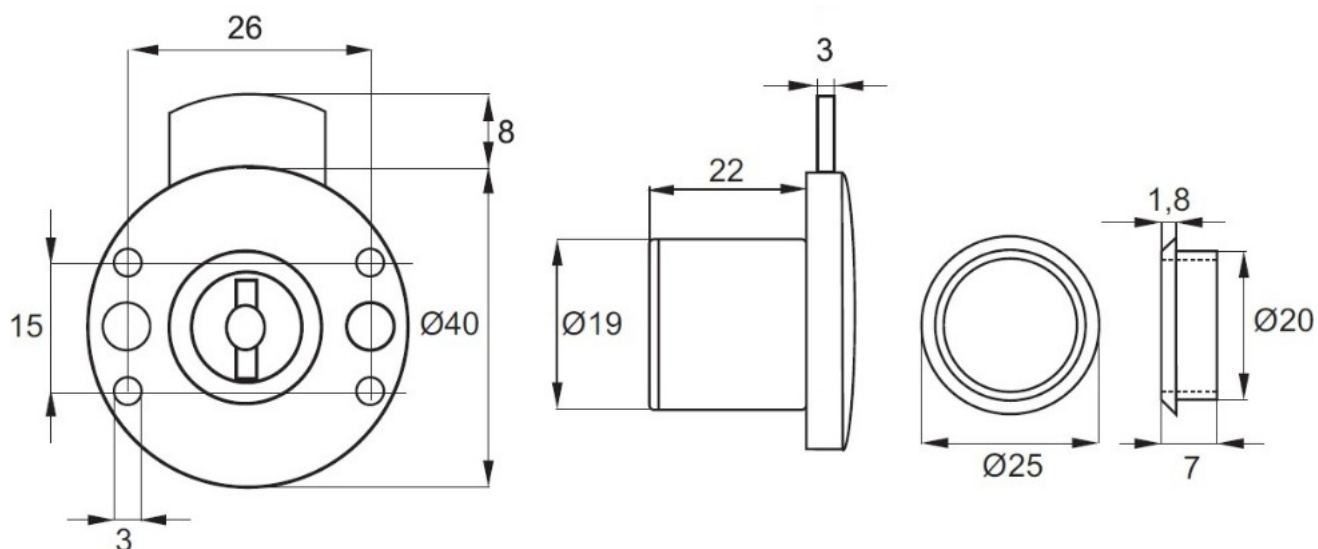

## Description:

Rim Lock 853N,  $\varnothing 19 \times 22$ mm, Drawer, NPL, CK SISO, W/4 NPL Screws

## Item number:

14.01.269-0

Units	Box	Carton	HS Code	Barcode
Pcs.	12	240	8301300000	
				5704866033060