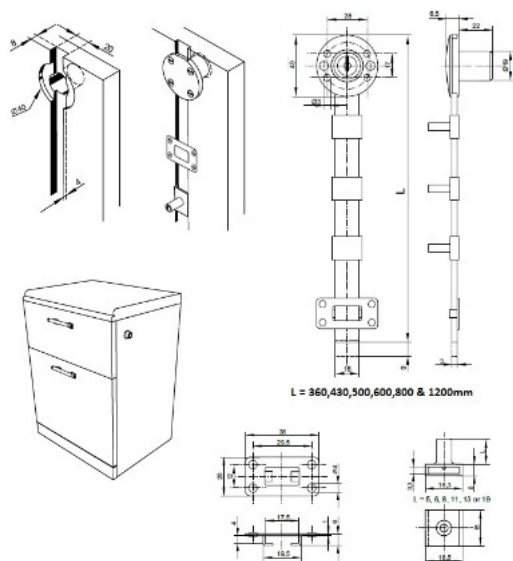

PRODUCT SHEET

Description:

Central Lock 851N/800mm, $\varnothing 19 \times 22$ mm, NPL, CK SISO, 13mm Pegs W/Screws

Item number:

14.01.329-0

Units	Box	Carton	HS Code	Barcode
Pcs.	20	100	8301300000	
				5704866033350