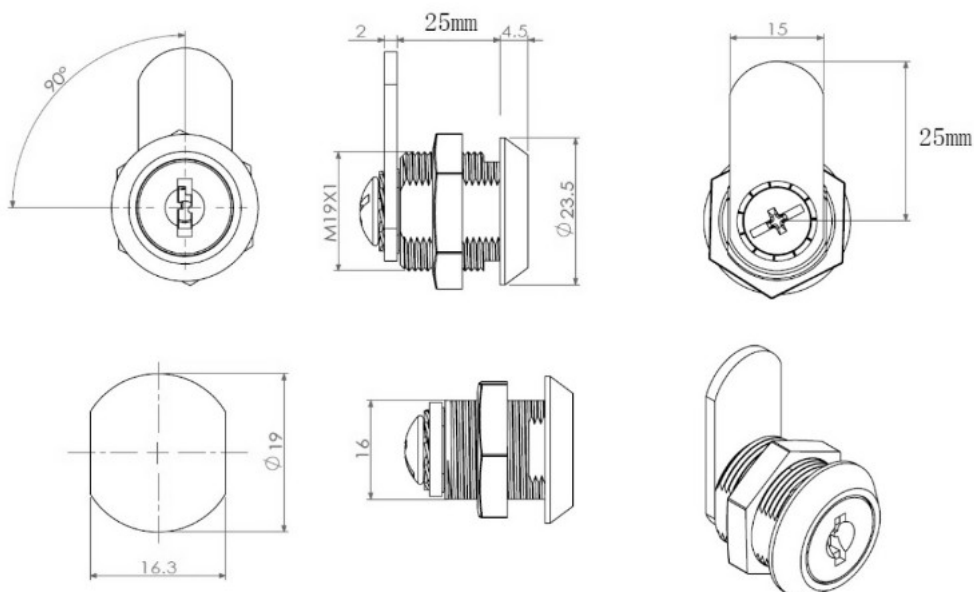

### Description:

Cam Lock M1925S, 90DG, Cam No. A01,CPL,Snake MK SISO,#01 With Full Thread, Master Key System #01

### Item number:

14.04.496-5

Units	Box	Carton	HS Code	Barcode
Pcs.	25	50	8301300000	
				5704866515276