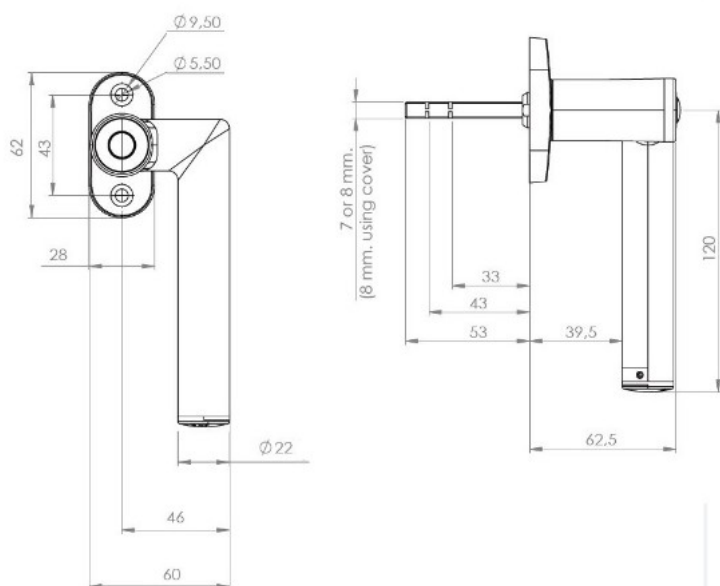

## Description:

Electronic Lock "E-Win" RFID & Bluetooth, Right, Alu Look, F/Patio Doors and Windows, cc:34mm, F/IOS & Android., Included: 1 Masterkey 14.60.306-8 + 1 Userkey 14.60.306-7, , 1 Adapter F/8mm Spindle - 2 Pcs. Batteries AA/SL760-3.6V, Are Not Included (14.04.602-8)

## Item number:

14.04.602-0

Units	Box	Carton	HS Code	Barcode
Pcs.	1	40	8302415000	
				5704866042314