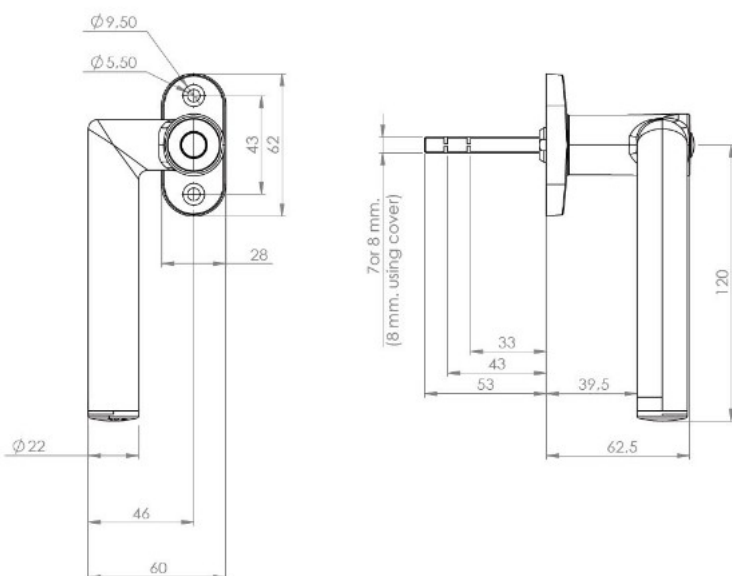

## Description:

Electronic Lock "E-Win" RFID & Bluetooth, Left, Alu Look, F/Patio Doors and Windows, cc:34mm, F/IOS & Android., Included: 1 Masterkey 14.60.306-8 + 1 Userkey 14.60.306-7, , 1 Adapter F/8mm Spindle - 2 Pcs. Batteries AA/SL760-3.6V, Are Not Included (14.04.602-8)

## Item number:

14.04.602-5

Units	Box	Carton	HS Code	Barcode
Pcs.	1	40	8302415000	
				5704866478663