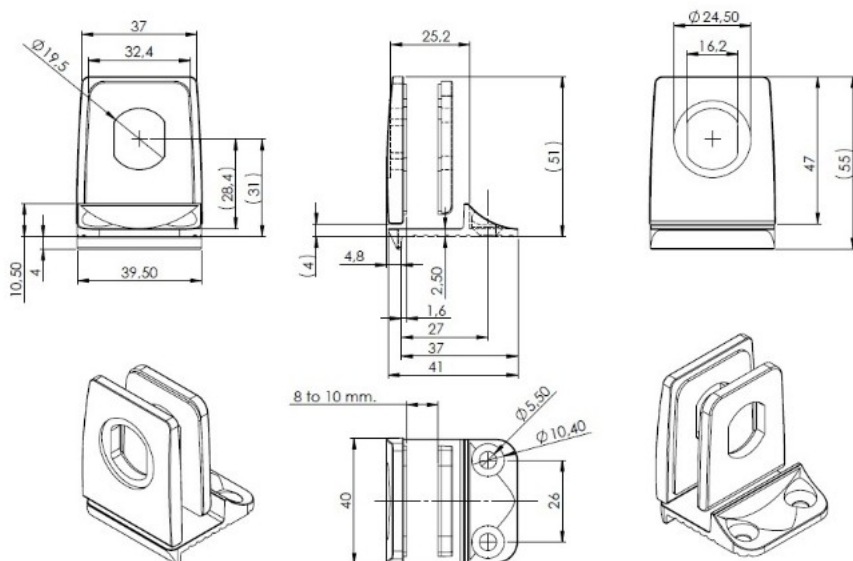

## Description:

Glass Door Lock Accessories "Obsession", 8-10mm Glass, Black, Brass Material, Black Rubber Gaskets, W/Striking Plate (Cam, Lock 1925 Series to be Ordered Separately)

## Item number:

14.09.006-0

Units	Box	Carton	HS Code	Barcode
Set			8301600090	 5704866513838

(xx) installation dependend