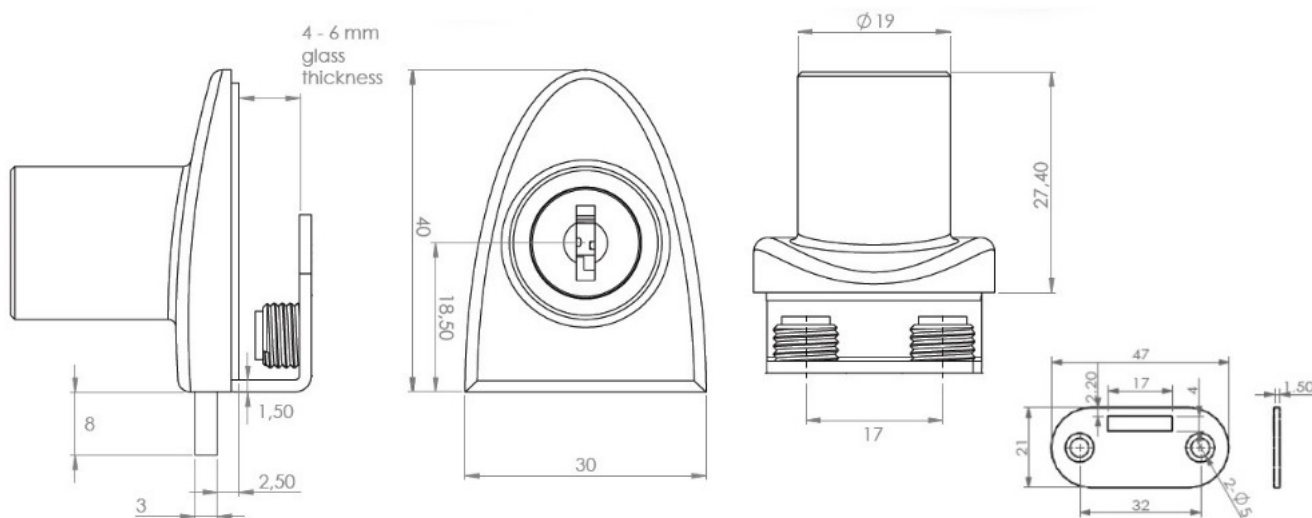

### Description:

Glass Door Lock "Badge", F/Single Doors, Chrome Pl, W/SISO Oval Metal Key, 400 KD,W/2 Zamak Screws W/PVC Tip, 1 CPL, Flat Oval Metal Striking Plate, f/Glass Thickness 4-6mm

### Item number:

14.09.500-0

Units	Box	Carton	HS Code	Barcode
Pcs.	10	100	8301300000	 5704866048552