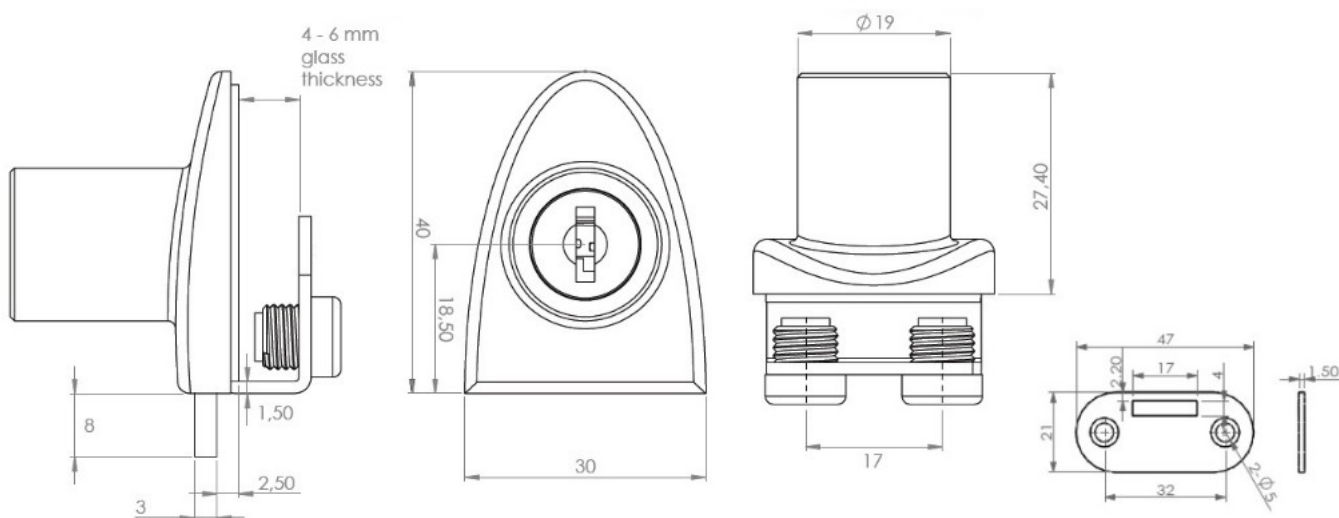

PRODUCT SHEET

Description:

Glass Door Lock "Badge", F/Single Doors, Alu Finish, W/SISO Oval Metal Key, 400 KD,W/2 Zamak Screws W/PVC Tip, 1 Alu, Flat Oval Metal Striking Plate, f/Glass Thickness 4-6mm

Item number:

14.09.501-0

Units	Box	Carton	HS Code	Barcode
Pcs.	12	240	8301300000	 5704866048569

SISO A/S

Mileparken 11
DK-2740 Skovlunde
Denmark
VAT: DK 24786013

Phone +45 45 830 900

www.siso.dk
siso@siso.dk

Danske Bank
Nytorv Branch
Copenhagen
SWIFT: DABADKKK

Account no.
4180 3112 112936
IBAN Account
DK7230003112112936