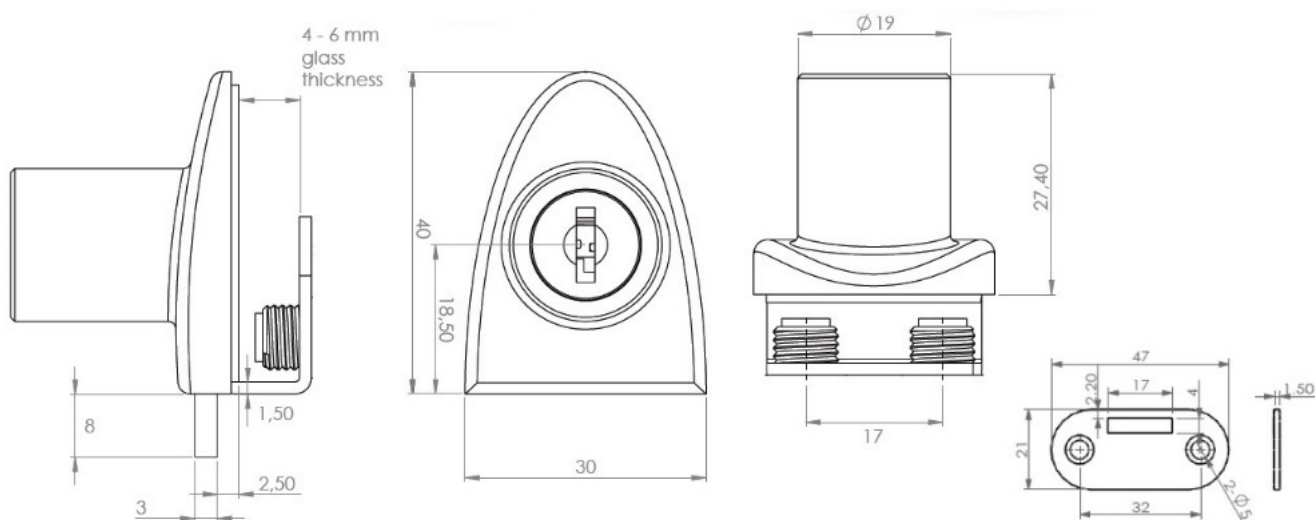

PRODUCT SHEET

Description:

Glass Door Lock "Badge", F/Single Doors, Black Anod, W/SISO Oval Metal Key, 400 KD,W/2 Zamak Screws W/PVC Tip, 1 Black, Flat Oval Metal Striking Plate, f/Glass Thickness 4-6mm

Item number:

14.09.502-0

Units	Box	Carton	HS Code	Barcode
Pcs.	10	100	8301300000	 5704866048576

SISO A/S

Mileparken 11
DK-2740 Skovlunde
Denmark
VAT: DK 24786013

Phone +45 45 830 900

www.siso.dk
siso@siso.dk

Danske Bank
Nytorv Branch
Copenhagen
SWIFT: DABADKKK

Account no.
4180 3112 112936
IBAN Account
DK7230003112112936