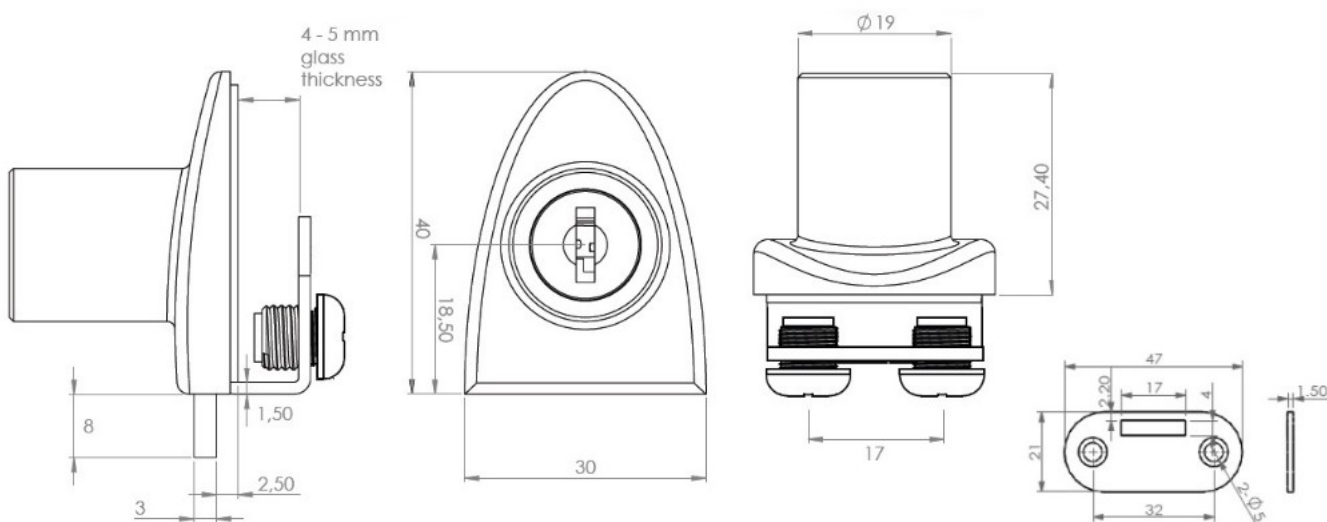

PRODUCT SHEET

Description:

Glass Door Lock "Badge", F/Single Doors, Bronze Pl, W/SISO Oval Metal Key, 400 KD,W/2 ABS Screws W/PVC Tip, 1 BRZ, Flat Oval Metal Striking Plate, f/Glass Thickness 4-5mm

Item number:

14.09.504-0

Units	Box	Carton	HS Code	Barcode
Pcs.	12	240	8301300000	
				5704866048590

SISO A/S

Mileparken 11
DK-2740 Skovlunde
Denmark
VAT: DK 24786013

Phone +45 45 830 900

www.siso.dk
siso@siso.dk

Danske Bank
Nytorv Branch
Copenhagen
SWIFT: DABADKKK

Account no.
4180 3112 112936
IBAN Account
DK7230003112112936