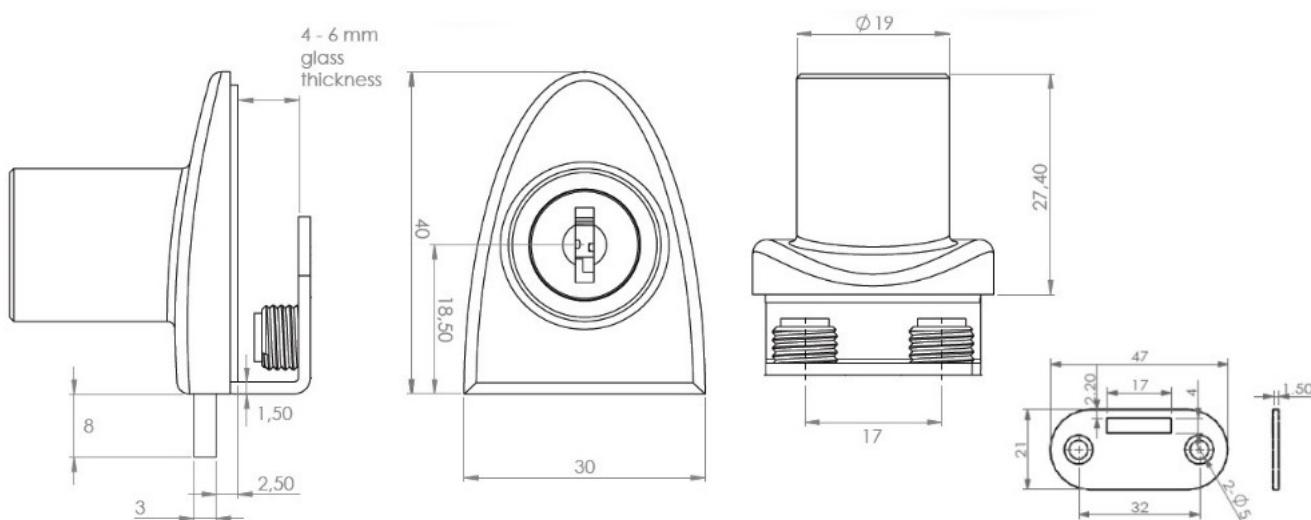

PRODUCT SHEET

Description:

Glass Door Lock "Badge", F/Single Doors, MIC#J11, CPL,W/SISO Oval Metal Key, 400 KD,W/2 Zamak Screws W/PVC Tip, 1 CPL, Flat Oval Metal Striking Plate, f/Glass Thickness 4-6mm

Item number:

14.09.505-0

Units	Box	Carton	HS Code	Barcode
Pcs.	12	240	8301300000	 5704866048606

SISO A/S

Mileparken 11
DK-2740 Skovlunde
Denmark
VAT: DK 24786013

Phone +45 45 830 900

www.siso.dk
siso@siso.dk

Danske Bank
Nytorv Branch
Copenhagen
SWIFT: DABADKKK

Account no.
4180 3112 112936
IBAN Account
DK7230003112112936