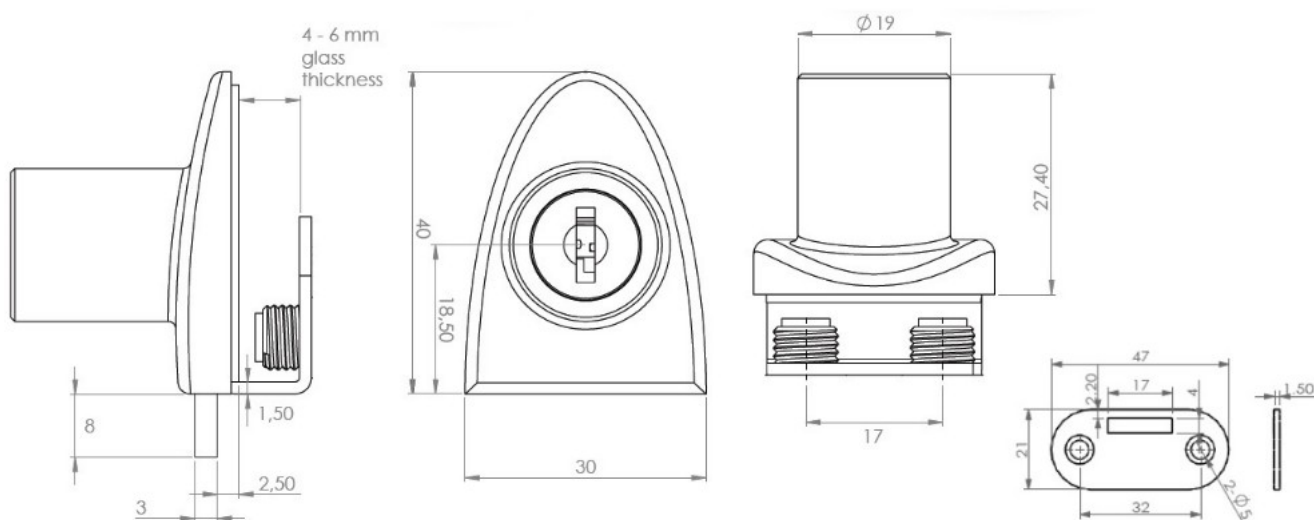

PRODUCT SHEET

Description:

Glass Door Lock "Badge", F/Single Doors, CPL, KA D20,W/SISO Oval Metal Key, 400 KD,W/2 Zamak Screws W/PVC Tip, 1 CPL, Flat Oval Metal Striking Plate, f/Glass Thickness 4-6mm

Item number:

14.09.507-0

Units	Box	Carton	HS Code	Barcode
Pcs.	10	100	8301300000	 5704866048620

SISO A/S

Mileparken 11
DK-2740 Skovlunde
Denmark
VAT: DK 24786013

Phone +45 45 830 900

www.siso.dk
siso@siso.dk

Danske Bank
Nytorv Branch
Copenhagen
SWIFT: DABADKXX

Account no.
4180 3112 112936
IBAN Account
DK7230003112112936