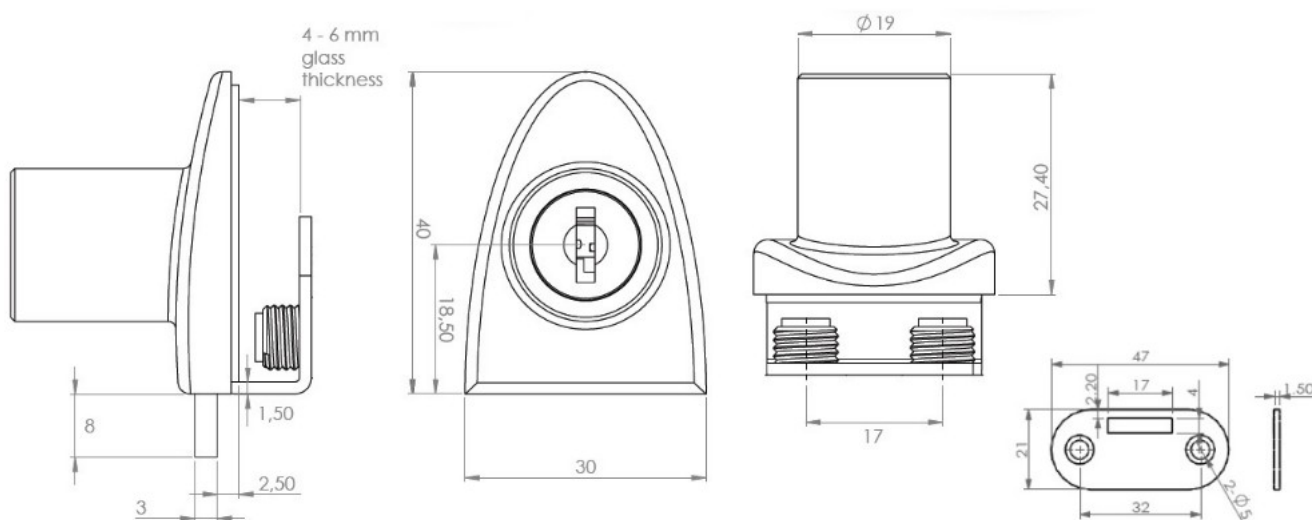

PRODUCT SHEET

Description:

Glass Door Lock "Badge", F/Single Doors, BLK, KA D20,W/SISO Oval Metal Key, 400 KD,W/2 Zamak Screws W/PVC Tip, 1 Black, Flat Oval Metal Striking Plate, f/Glass Thickness 4-6mm

Item number:

14.09.509-5

Units	Box	Carton	HS Code	Barcode
Pcs.		240	8301300000	 5704866048699

SISO A/S

Mileparken 11
DK-2740 Skovlunde
Denmark
VAT: DK 24786013

Phone +45 45 830 900

www.siso.dk
siso@siso.dk

Danske Bank
Nytorv Branch
Copenhagen
SWIFT: DABADKKK

Account no.
4180 3112 112936
IBAN Account
DK7230003112112936