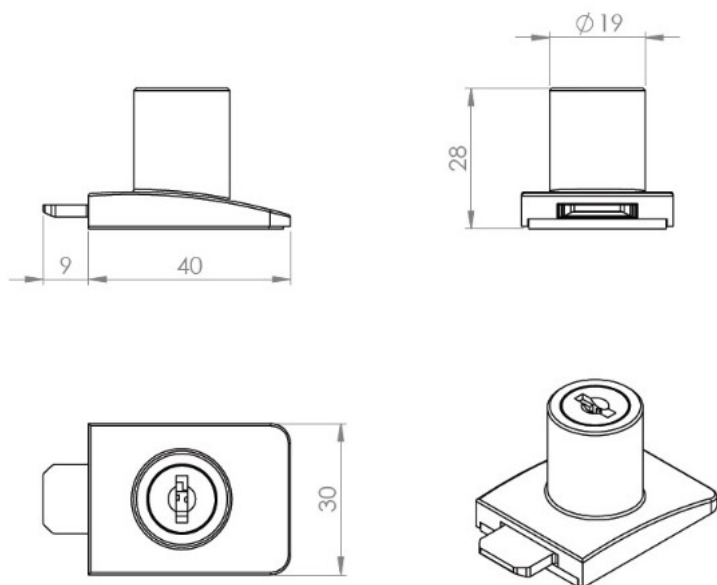

PRODUCT SHEET

Description:

Glass Door Lock "Square-U-See",F/Single Doors, CPL, W/SISO Oval Metal Key, 400 KD

Item number:

14.09.600-0

| Units | Box | Carton | HS Code | Barcode |
|-------|-----|--------|------------|---|
| Pcs. | 12 | 240 | 8301300000 |  5704866463966 |