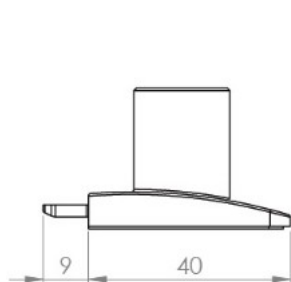

PRODUCT SHEET

Description:

Glass Door Lock "Square-U-See",F/Single Doors, Alu, W/SISO Oval Metal Key, 400 KD

Item number:

14.09.601-0

Units	Box	Carton	HS Code	Barcode
Pcs.	12	240	8301300000	 5704866463973

SISO A/S