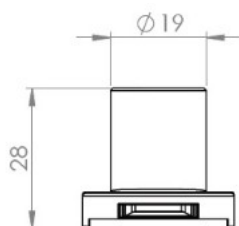

PRODUCT SHEET

Description:

Glass Door Lock "Square-U-See",F/Single Doors, Alu, W/SISO Oval Metal Key, 400 KD

Item number:

14.09.601-0

Units	Box	Carton	HS Code	Barcode
Pcs.	12	240	8301300000	 5704866463973

SISO A/S