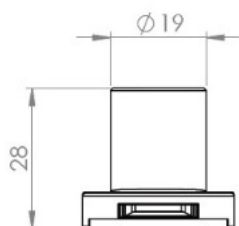

# PRODUCT SHEET

**Description:**

Glass Door Lock "Square-U-See",F/Single D. CPL,KA:D20,W/SISO Oval Metal Key

**Item number:**

14.09.605-0

Units	Box	Carton	HS Code	Barcode
Pcs.	12	240	8301300000	 5704866494069