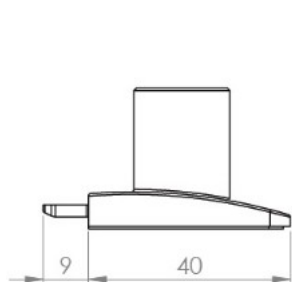

# PRODUCT SHEET

**Description:**

Glass Door Lock "Square-U-See",F/Single D. CPL,KA:D20,W/SISO Oval Metal Key

**Item number:**

14.09.605-0

Units	Box	Carton	HS Code	Barcode
Pcs.	12	240	8301300000	 5704866494069