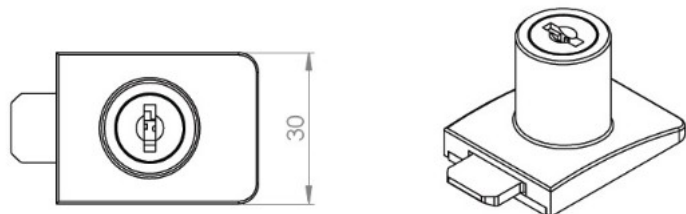

PRODUCT SHEET

Description:

Glass Door Lock "Square-U-See",F/Single D. CPL,MIC #J11, W/ SISO Oval Metal Key, 400 KD

Item number:

14.09.608-0

| Units | Box | Carton | HS Code | Barcode |
|-------|-----|--------|------------|---|
| Pcs. | | 240 | 8301300000 |  5704866494090 |