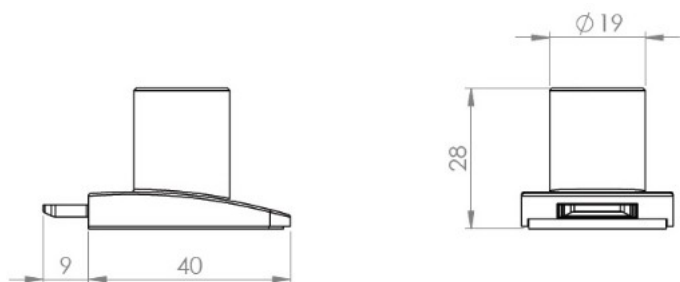

PRODUCT SHEET

Description:

Glass Door Lock "Square-U-See",F/Single D. CPL,MIC #J11, W/ SISO Oval Metal Key, 400 KD

Item number:

14.09.608-0

| Units | Box | Carton | HS Code | Barcode |
|-------|-----|--------|------------|---|
| Pcs. | | 240 | 8301300000 |  5704866494090 |