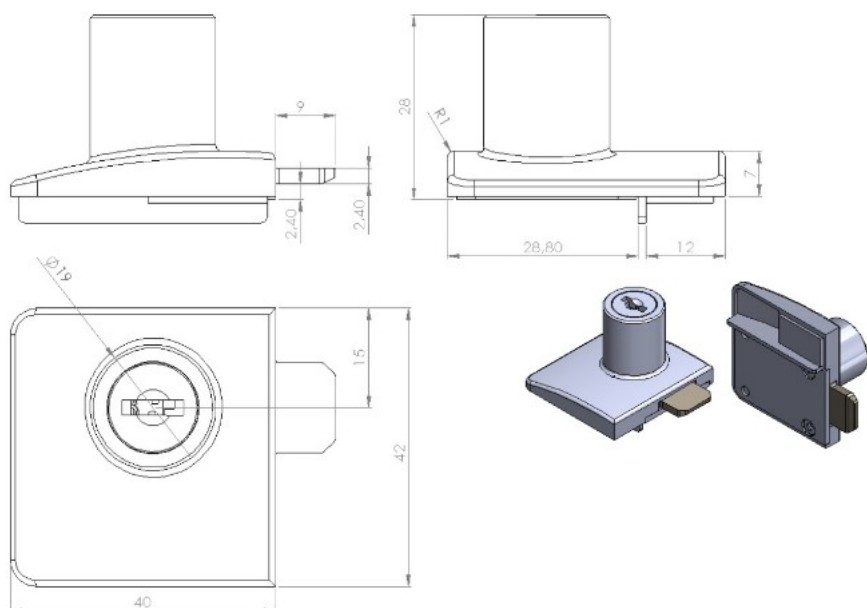

PRODUCT SHEET

Description:

Glass Door Lock "Square-U-See",F/Double Doors, Alu, W/SISO Oval Metal Key, 400 KD

Item number:

14.09.631-0

Units	Box	Carton	HS Code	Barcode
Pcs.	12	240	8301300000	
				5704866464017