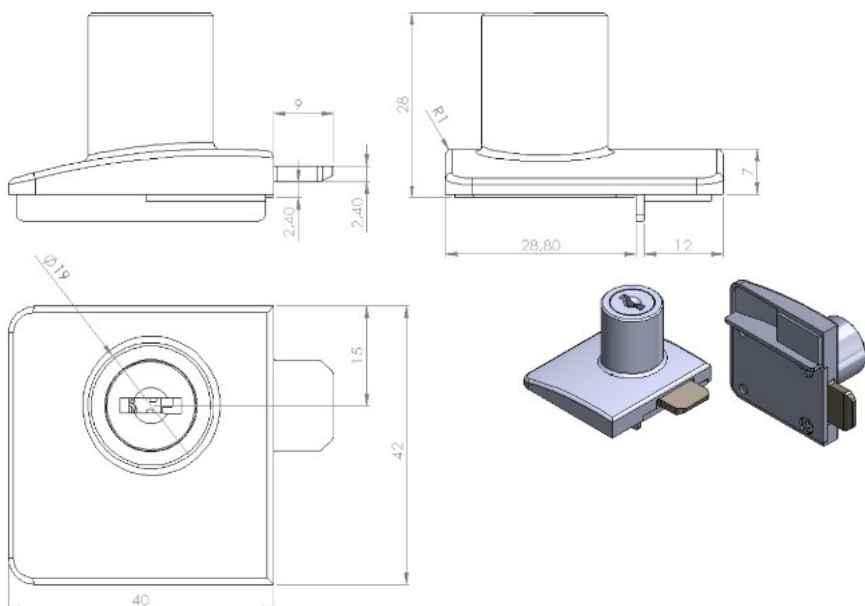

# PRODUCT SHEET

**Description:**

Glass Door Lock "Square-U-See",F/Double D. ALU,KA:D20,W/SISO Oval Metal Key, 400 KD

**Item number:**

14.09.636-0

Units	Box	Carton	HS Code	Barcode
Pcs.		120	8301300000	 5704866494120