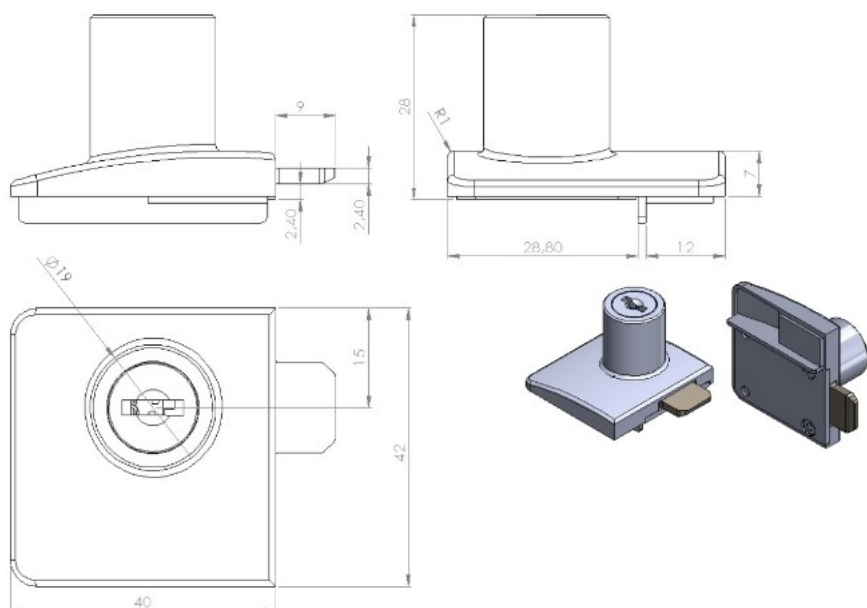

PRODUCT SHEET

Description:

Glass Door Lock "Square-U-See",F/Double D. CPL, MIC #J11, W/ SISO Oval Metal Key, 400 KD

Item number:

14.09.640-0

Units	Box	Carton	HS Code	Barcode
Pcs.		120	8301300000	 5704866494137