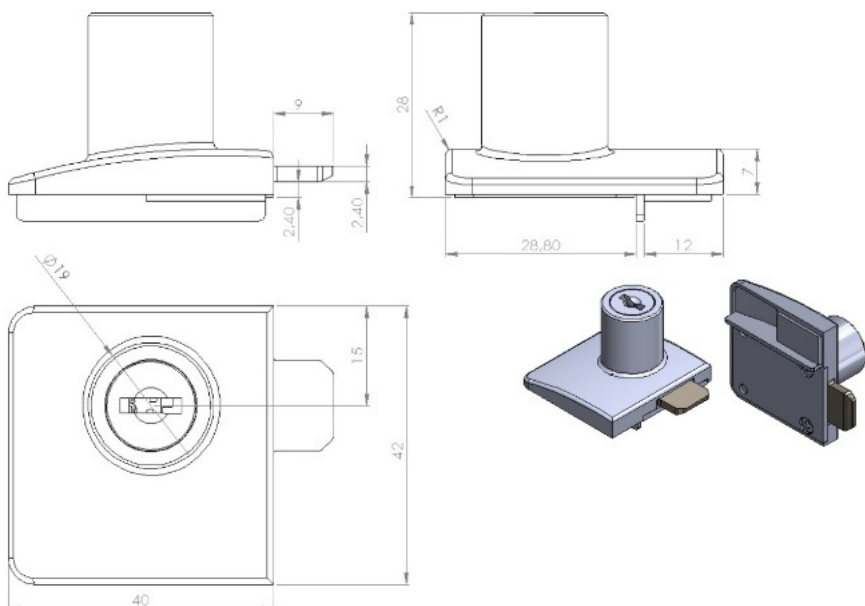

PRODUCT SHEET

Description:

Glass Door Lock "Square-U-See",F/Double D. ALU, MIC #J11, W/ SISO Oval Metal Key, 400 KD

Item number:

14.09.641-0

Units	Box	Carton	HS Code	Barcode
Pcs.		120	8301300000	
				5704866494144