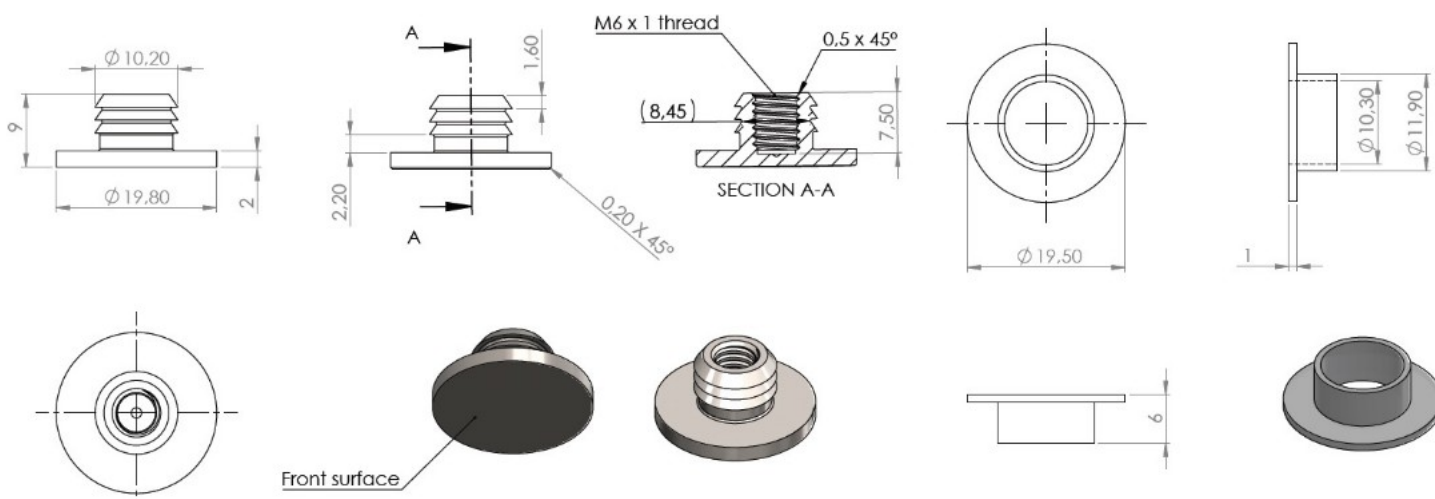

PRODUCT SHEET

Description:

Fixing Cap "Easy" F/Wood or Glass, SS-304 Brushed, M6, $\varnothing 20 \times 9$ mm, Incl. Plastic Washer, White POM, Drill: $\varnothing 12$ mm

Item number:

15.04.120-0

Units	Box	Carton	HS Code	Barcode
Pcs.	10	500	8302100090	
				5704866484930

SISO A/S

Mileparken 11
DK-2740 Skovlunde
Denmark
VAT: DK 24786013

Phone +45 45 830 900

www.siso.dk
siso@siso.dk

Danske Bank
Nytorv Branch
Copenhagen
SWIFT: DABADKKK

Account no.
4180 3112 112936
IBAN Account
DK7230003112112936