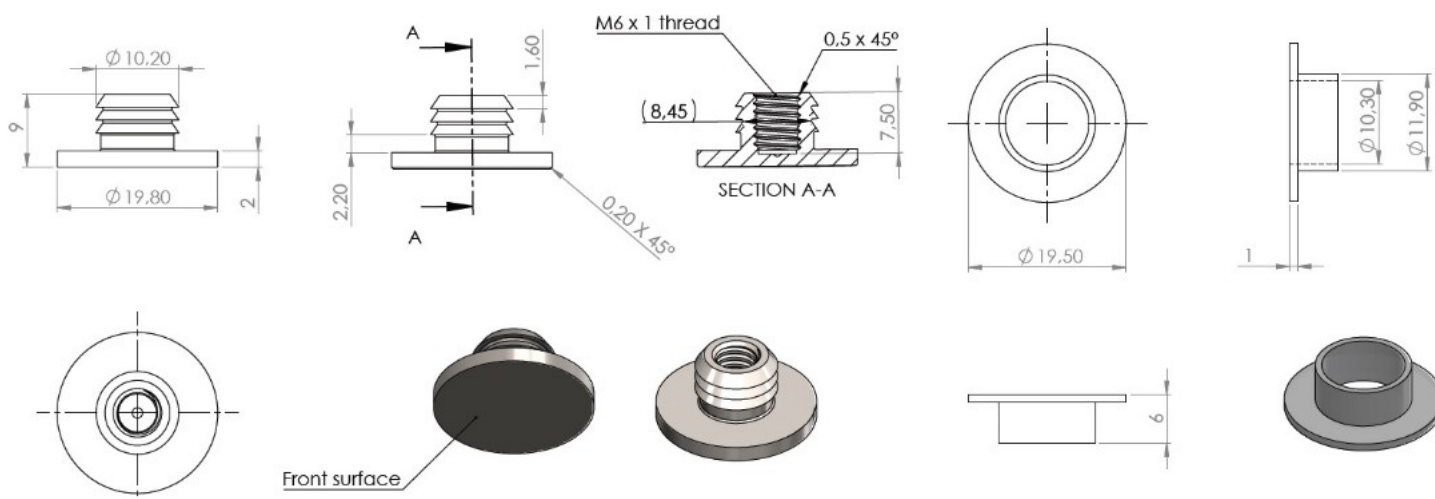

PRODUCT SHEET

Description:

Fixing Cap "Easy" F/Wood or Glass, SS-304 Black, M6, $\varnothing 20 \times 9$ mm, Incl. Plastic Washer, Black POM, Drill: $\varnothing 12$ mm

Item number:

15.04.121-0

Units	Box	Carton	HS Code	Barcode
Pcs.	10	500	8302100090	
				5704866489652