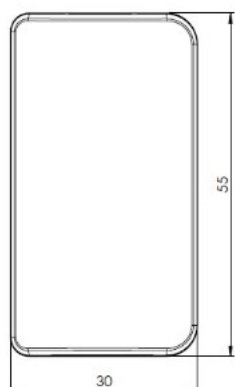

PRODUCT SHEET

Description:

Front Cover "Easy", F/Glass Door Fixing, Zamak, 55x30mm,CPL, Incl. SS 2 PH Screws M6x10mm + 2 PH Scews M6x10x16mm, & 1 White PA6 Gasket - 0,8mm

Item number:

15.04.125-0

Units	Box	Carton	HS Code	Barcode
Pcs.	10	300	8302420090	 5704866485203