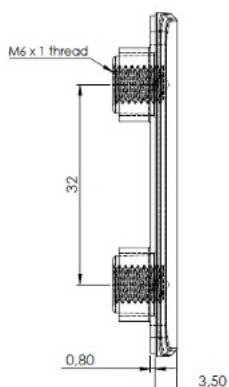

PRODUCT SHEET

Description:

Front Cover "Easy", F/Glass Door Fixing, Zamak, 55x30mm,CPL, Incl. SS 2 PH Screws M6x10mm + 2 PH Scews M6x10x16mm, & 1 White PA6 Gasket - 0,8mm

Item number:

15.04.125-0

Units	Box	Carton	HS Code	Barcode
Pcs.	10	300	8302420090	 5704866485203