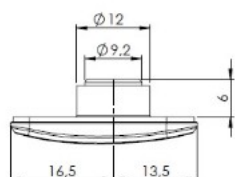

PRODUCT SHEET

Description:

Front Cover "Easy", F/Glass Door Fixing, Zamak, 55x30mm,CPL, Incl. SS 2 PH Screws M6x10mm + 2 PH Scews M6x10x16mm, & 1 White PA6 Gasket - 0,8mm

Item number:

15.04.125-0

Units	Box	Carton	HS Code	Barcode
Pcs.	10	300	8302420090	 5704866485203