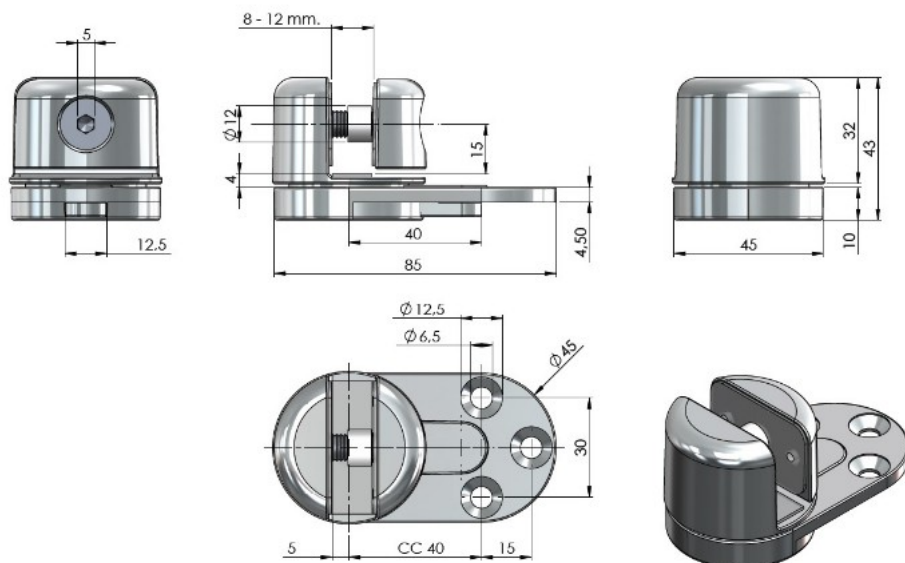

PRODUCT SHEET

Description:

Pivot Hinge "Hodor", Black, Top+Bottom,W/Catch, 8-12mm Door Thickness, \varnothing 14mm Drill

Item number:

15.06.082-0

Units	Box	Carton	HS Code	Barcode
Pair	1	50	8302100090	 5704866492409