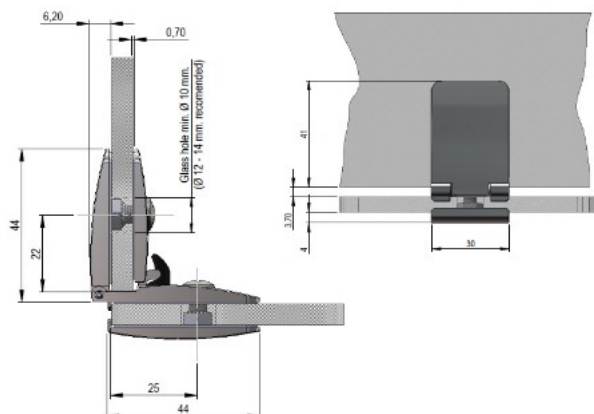

PRODUCT SHEET

Description:

Glass Door Hinge "See Me", Square, Glass/Glass, Alu Finish, 4-6,75mm Glass Thickness, Drilling: $\varnothing 10$ mm, Universal, No, Top or Bottom

Item number:

15.06.271-0

Units	Box	Carton	HS Code	Barcode
Pcs.	10	100	8302100090	
5704866055123				