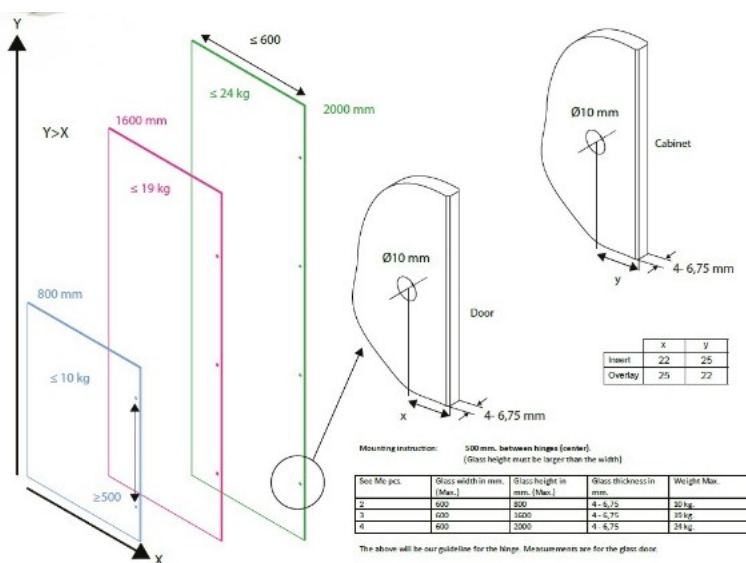

PRODUCT SHEET

Description:

Glass Door Hinge "See Me", Square, Glass/Glass, Alu Finish, 4-6,75mm Glass Thickness, Drilling: $\varnothing 10$ mm, Universal, No, Top or Bottom

Item number:

15.06.271-0

Units	Box	Carton	HS Code	Barcode
Pcs.	10	100	8302100090	
5704866055123				