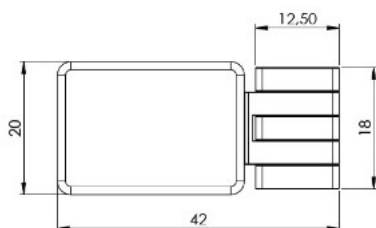

## Description:

Door Hinge "Bonsai", Wood/Glass or Wood/HPL, Brass CPL, For 4-6mm Glass Door & 12mm Cabinet Side, 92/182DG Opening, Load, Capacity: 5 kg. Per Hinge, Max Door Size: 600x2000x6mm

## Item number:

15.06.530-0

Units	Box	Carton	HS Code	Barcode
Pcs.	1	100	8302100090	
				5704866483223

Standard opening angle: -1° to 92°