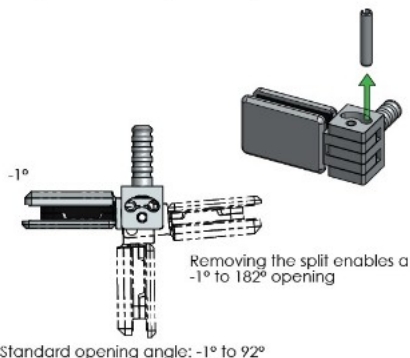

PRODUCT SHEET

Description:

Door Hinge "Bonsai", Wood/Glass or Wood/HPL, Brass CPL, For 4-6mm Glass Door & 12mm Cabinet Side, 92/182DG Opening, Load, Capacity: 5 kg. Per Hinge, Max Door Size: 600x2000x6mm

Item number:

15.06.530-0

Units	Box	Carton	HS Code	Barcode
Pcs.	1	100	8302100090	
				5704866483223

Standard opening angle: -1° to 92°

SISO A/S

Mileparken 11
DK-2740 Skovlunde
Denmark
VAT: DK 24786013

Phone +45 45 830 900

www.siso.dk
siso@siso.dk

Danske Bank
Nytorv Branch
Copenhagen
SWIFT: DABADKKK

Account no.
4180 3112 112936
IBAN Account
DK7230003112112936