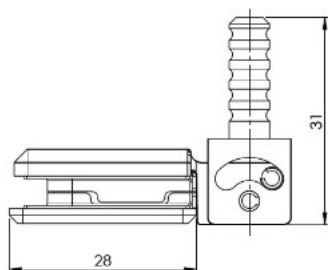

## Description:

Door Hinge "Bonsai", Wood/Glass or Wood/HPL, Brass CPL, For 4-6mm Glass Door & 12mm Cabinet Side, 92/182DG Opening, Load, Capacity: 5 kg. Per Hinge, Max Door Size: 600x2000x6mm

## Item number:

15.06.530-0

Units	Box	Carton	HS Code	Barcode
Pcs.	1	100	8302100090	
				5704866483223

Standard opening angle: -1° to 92°