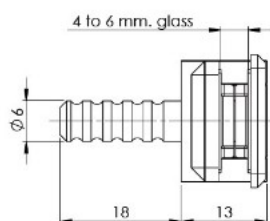

## Description:

Door Hinge "Bonsai", Wood/Glass or Wood/HPL, Brass CPL, For 4-6mm Glass Door & 12mm Cabinet Side, 92/182DG Opening, Load, Capacity: 5 kg. Per Hinge, Max Door Size: 600x2000x6mm

## Item number:

15.06.530-0

Units	Box	Carton	HS Code	Barcode
Pcs.	1	100	8302100090	
				5704866483223

Standard opening angle: -1° to 92°