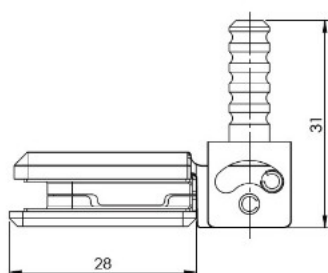

PRODUCT SHEET

Description:

Door Hinge "Bonsai", Wood/Glass or Wood/HPL, Brass Black Matt For 4-6mm Glass Door & 12mm Cabinet Side, 92/182DG Opening,, Load Capacity: 5 kg. Per Hinge, Max Door Size: 600x2000x6mm

Item number:

15.06.531-0

Units	Box	Carton	HS Code	Barcode
Pcs.	1	100	8302100090	
				5704866512299

Standard opening angle: -1° to 92°

SISO A/S

Mileparken 11
DK-2740 Skovlunde
Denmark
VAT: DK 24786013

Phone +45 45 830 900