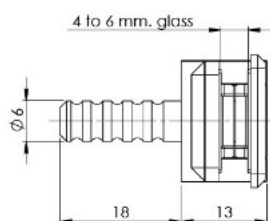

PRODUCT SHEET

Description:

Door Hinge "Bonsai", Wood/Glass or Wood/HPL, Brass Black Matt For 4-6mm Glass Door & 12mm Cabinet Side, 92/182DG Opening,, Load Capacity: 5 kg. Per Hinge, Max Door Size: 600x2000x6mm

Item number:

15.06.531-0

Units	Box	Carton	HS Code	Barcode
Pcs.	1	100	8302100090	
				5704866512299

Standard opening angle: -1° to 92°

SISO A/S

Mileparken 11
DK-2740 Skovlunde
Denmark
VAT: DK 24786013

Phone +45 45 830 900