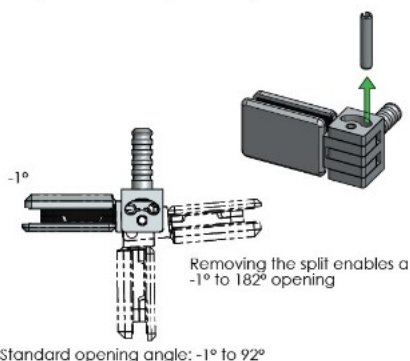

PRODUCT SHEET

Description:

Door Hinge "Bonsai", Wood/Glass or Wood/HPL, Brass Black Matt For 4-6mm Glass Door & 12mm Cabinet Side, 92/182DG Opening,, Load Capacity: 5 kg. Per Hinge, Max Door Size: 600x2000x6mm

Item number:

15.06.531-0

Units	Box	Carton	HS Code	Barcode
Pcs.	1	100	8302100090	
				5704866512299

Standard opening angle: -1° to 92°

SISO A/S

Mileparken 11
DK-2740 Skovlunde
Denmark
VAT: DK 24786013

Phone +45 45 830 900