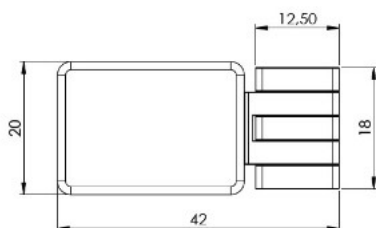

PRODUCT SHEET

Description:

Door Hinge "Bonsai", Wood/Glass or Wood/HPL, Brass Black Matt For 4-6mm Glass Door & 12mm Cabinet Side, 92/182DG Opening,, Load Capacity: 5 kg. Per Hinge, Max Door Size: 600x2000x6mm

Item number:

15.06.531-0

Units	Box	Carton	HS Code	Barcode
Pcs.	1	100	8302100090	
				5704866512299

Standard opening angle: -1° to 92°

SISO A/S

Mileparken 11
DK-2740 Skovlunde
Denmark
VAT: DK 24786013

Phone +45 45 830 900