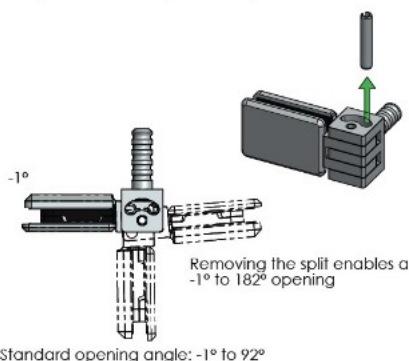

PRODUCT SHEET

Description:

Door Hinge "Bonsai", Wood/Glass or Wood/HPL, Brass Polished For 4-6mm Glass Door & 12mm Cabinet Side, 92/182DG Opening,, Load Capacity: 5 kg. Per Hinge, Max Door Size: 600x2000x6mm

Item number:

15.06.532-0

Units	Box	Carton	HS Code	Barcode
Pcs.	1	100	8302100090	
				5704866512305

Standard opening angle: -1° to 92°

SISO A/S

Mileparken 11
DK-2740 Skovlunde
Denmark
VAT: DK 24786013

Phone +45 45 830 900