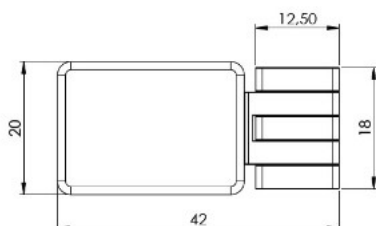

PRODUCT SHEET

Description:

Door Hinge "Bonsai", Wood/Glass or Wood/HPL, Brass Polished For 4-6mm Glass Door & 12mm Cabinet Side, 92/182DG Opening,, Load Capacity: 5 kg. Per Hinge, Max Door Size: 600x2000x6mm

Item number:

15.06.532-0

Units	Box	Carton	HS Code	Barcode
Pcs.	1	100	8302100090	
				5704866512305

Standard opening angle: -1° to 92°

SISO A/S

Mileparken 11
DK-2740 Skovlunde
Denmark
VAT: DK 24786013

Phone +45 45 830 900