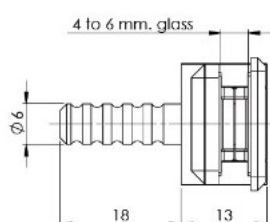

PRODUCT SHEET

Description:

Door Hinge "Bonsai", Wood/Glass or Wood/HPL, Brass Polished For 4-6mm Glass Door & 12mm Cabinet Side, 92/182DG Opening,, Load Capacity: 5 kg. Per Hinge, Max Door Size: 600x2000x6mm

Item number:

15.06.532-0

Units	Box	Carton	HS Code	Barcode
Pcs.	1	100	8302100090	
				5704866512305

Standard opening angle: -1° to 92°

SISO A/S

Mileparken 11
DK-2740 Skovlunde
Denmark
VAT: DK 24786013

Phone +45 45 830 900