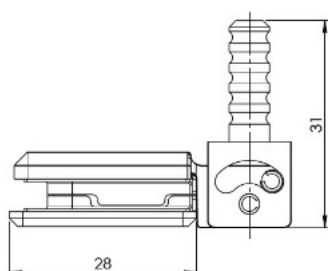

PRODUCT SHEET

Description:

Door Hinge "Bonsai", Wood/Glass or Wood/HPL, Brass Polished For 4-6mm Glass Door & 12mm Cabinet Side, 92/182DG Opening,, Load Capacity: 5 kg. Per Hinge, Max Door Size: 600x2000x6mm

Item number:

15.06.532-0

Units	Box	Carton	HS Code	Barcode
Pcs.	1	100	8302100090	
				5704866512305

Standard opening angle: -1° to 92°

SISO A/S

Mileparken 11
DK-2740 Skovlunde
Denmark
VAT: DK 24786013

Phone +45 45 830 900