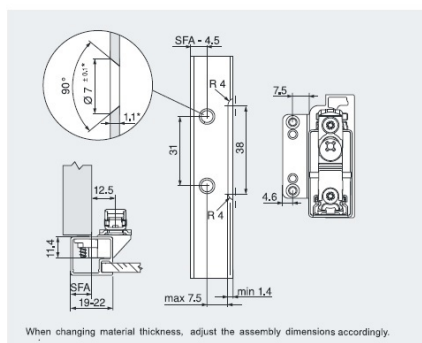

PRODUCT SHEET

Description:

Flap Stay "TIP TOP", 107DG Opening, White Covers, 5KG Load Capacity, Max. 600mm Cabinet Width, Min. 240mm Cabinet Depth, 150-450mm Cabinet Height, Soft Closing, Adjustable, Closing Force, (1 Pair = Right+Left) No Extra Hinges needed

Item number:

15.10.300-0

Units	Box	Carton	HS Code	Barcode
Pair	1	10	8302420090	
				5704866515160

F	gap
FH	Front height
Lh	Internal height
MF	Minimum gap
OEB	Opening angle stop
SFA	Side front overlay
SOB	Top panel thickness