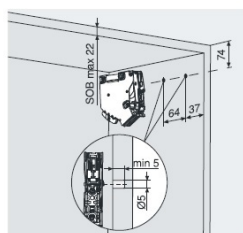

PRODUCT SHEET

Description:

Flap Stay "TIP TOP", 107DG Opening, White Covers, 5KG Load Capacity, Max. 600mm Cabinet Width, Min. 240mm Cabinet Depth, 150-450mm Cabinet Height, Soft Closing, Adjustable, Closing Force, (1 Pair = Right+Left) No Extra Hinges needed

Item number:

15.10.300-0

Units	Box	Carton	HS Code	Barcode
Pair	1	10	8302420090	
				5704866515160

F	gap
FH	Front height
Lh	Internal height
MF	Minimum gap
OEB	Opening angle stop
SFA	Side front overlay
SOB	Top panel thickness