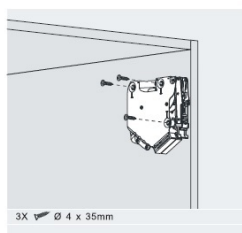

PRODUCT SHEET

Description:

Flap Stay "TIP TOP", 107DG Opening, White Covers, 5KG Load Capacity, Max. 600mm Cabinet Width, Min. 240mm Cabinet Depth, 150-450mm Cabinet Height, Soft Closing, Adjustable, Closing Force, (1 Pair = Right+Left) No Extra Hinges needed

Item number:

15.10.300-0

Units	Box	Carton	HS Code	Barcode
Pair	1	10	8302420090	
				5704866515160

F	gap
FH	Front height
Lh	Internal height
MF	Minimum gap
OEB	Opening angle stop
SFA	Side front overlay
SOB	Top panel thickness