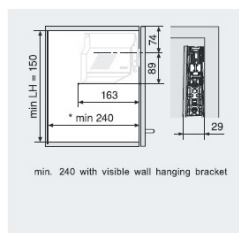

PRODUCT SHEET

Description:

Flap Stay "TIP TOP", 107DG Opening, White Covers, 5KG Load Capacity, Max. 600mm Cabinet Width, Min. 240mm Cabinet Depth, 150-450mm Cabinet Height, Soft Closing, Adjustable, Closing Force, (1 Pair = Right+Left) No Extra Hinges needed

Item number:

15.10.300-0

Units	Box	Carton	HS Code	Barcode
Pair	1	10	8302420090	
				5704866515160

F	gap
FH	Front height
Lh	Internal height
MF	Minimum gap
OEB	Opening angle stop
SFA	Side front overlay
SOB	Top panel thickness