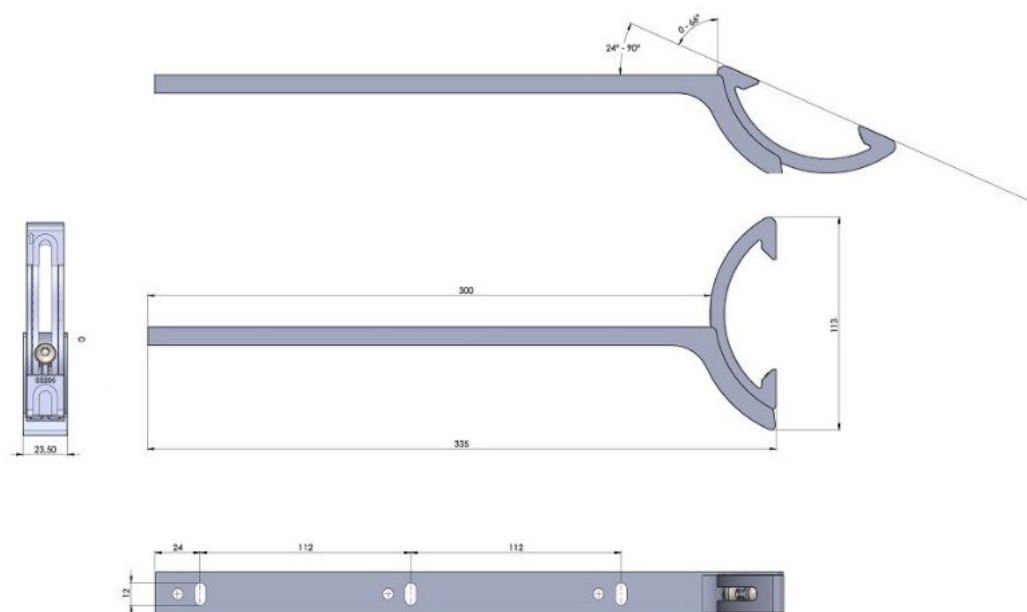

# PRODUCT SHEET

## Description:

Shelf Bracket "Slope", SS-304 Brushed, For Sloping Walls from 0-66 Degree, F/Glass & Wood Shelves, Incl.: 2 Socket Screws M6x8mm DIN 7984, 2 x CSK Chipboard Screws, 5x50mm, 2 Plastic Wall Plugs ø8x50mm, 1 x 4mm L-shaped Hex, Key, 2 Flat Washers, 3 x Suction Pads F/Glass Shelves

## Item number:

22.02.800-0

Units	Box	Carton	HS Code	Barcode
Pcs.	1	36	8302500000	
				5704866466493