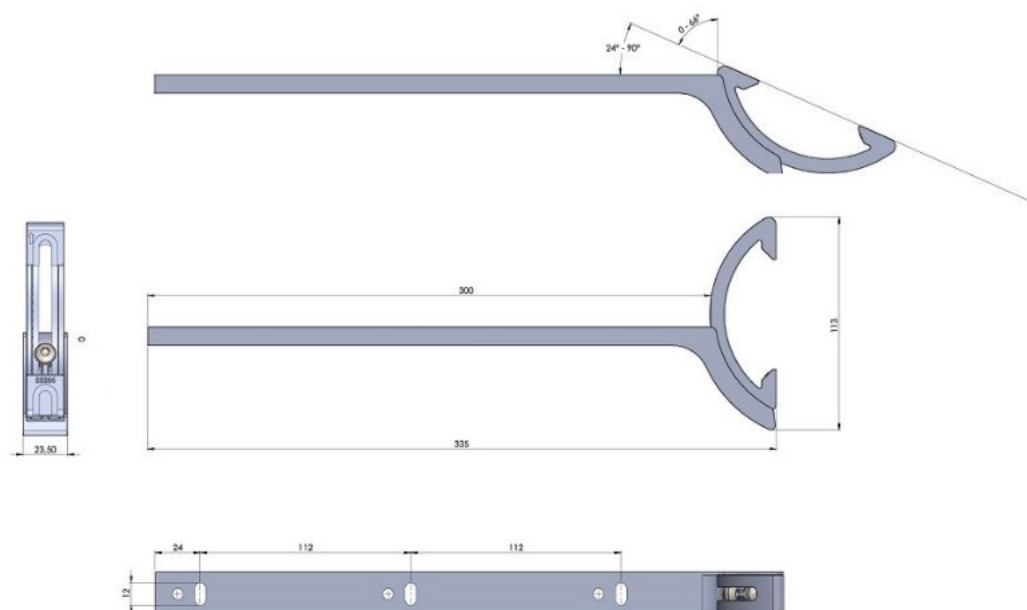

PRODUCT SHEET

Description:

Shelf Bracket "Slope", SS-304 Polished, For Sloping Walls from 0-66 Degree, F/Glass & Wood Shelves, Incl.: 2 Socket Screws M6x8mm DIN 7984, 2 x CSK Chipboard Screws, 5x50mm, 2 Plastic Wall Plugs ø8x50mm, 1 x 4mm L-shaped Hex, Key, 2 Flat Washers, 3 x Suction Pads F/Glass Shelves

Item number:

22.02.801-0

Units	Box	Carton	HS Code	Barcode
Pcs.	1	24	8302500000	
				5704866466509

SISO A/S

Mileparken 11
DK-2740 Skovlunde
Denmark
VAT: DK 24786013

Phone +45 45 830 900

www.siso.dk
siso@siso.dk

Danske Bank
Nytorv Branch
Copenhagen
SWIFT: DABADKKK

Account no.
4180 3112 112936
IBAN Account
DK7230003112112936