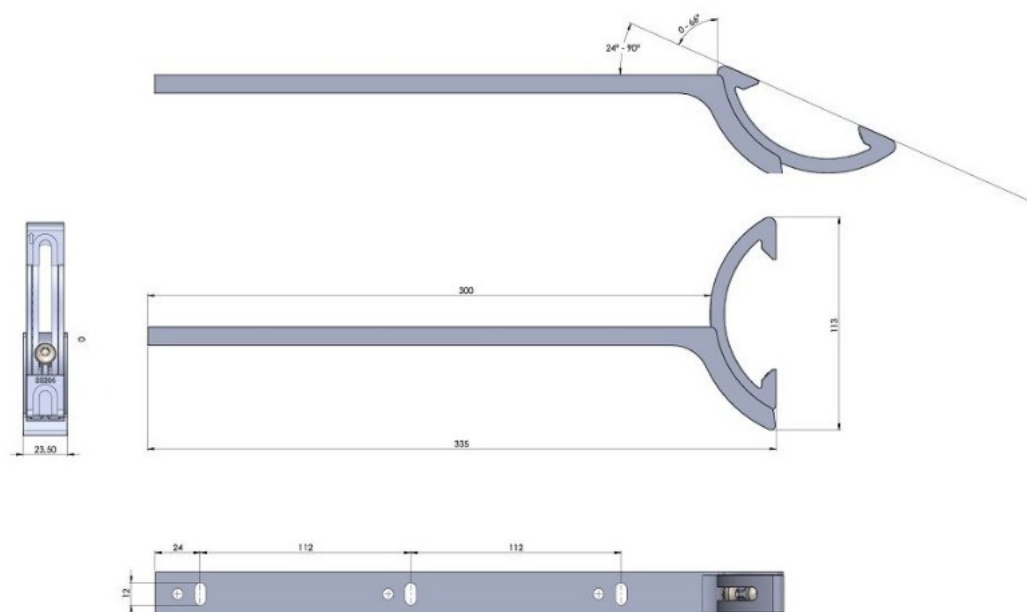

PRODUCT SHEET

Description:

Shelf Bracket "Slope", SS-304 Raw, For Sloping Walls from 0-66 Degree, F/Glass & Wood Shelves,
Incl.: 2 Socket Screws, M6x8mm DIN 7984, 2 x CSK Chipboard Screws 5x50mm,, 2 Plastic Wall Plugs
ø8x50mm, 1 x 4mm L-shaped Hex, Key, 2 Flat Washers, 3 x Suction Pads F/Glass Shelves

Item number:

22.02.802-0

Units	Box	Carton	HS Code	Barcode
Pcs.	1	32	8302500000	
				5704866466516

SISO A/S

Mileparken 11
DK-2740 Skovlunde
Denmark
VAT: DK 24786013

Phone +45 45 830 900

www.siso.dk
siso@siso.dk

Danske Bank
Nytorv Branch
Copenhagen
SWIFT: DABADKKK

Account no.
4180 3112 112936
IBAN Account
DK7230003112112936